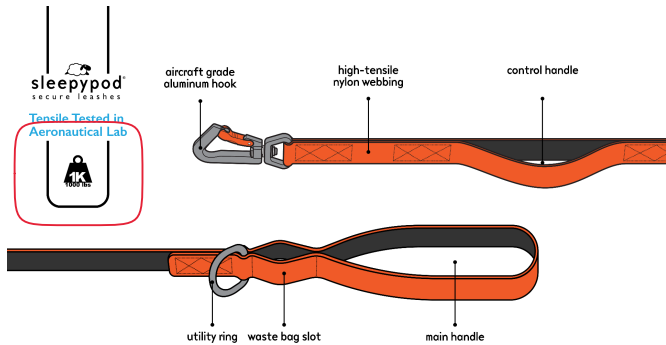

Features

Tensile Tested in Aeronautical Lab

- Built-in traffic handle
- Utility ring for attaching keys or flashlight
- Withstands more than 1500 pounds of force
- Tensile tested at an aeronautical laboratory to verify strength
- Chromaweave high-density webbing
- Push-on snap hook design is beneficial for those with hand mobility issues
- High contrast woven colorways
- High-grade hardware includes aircraft-grade aluminum hook
- High tensile strength yet lightweight
- Robust stitching withstands daily use
- Machine wash inside a mesh bag in cold water, hang dry

Dimensions

How to Use

145 N. Sierra Madre Blvd. #11
Pasadena, CA 91107

contact@sleepypod.com

(626) 421-6818

Trademarks

Baby Your Pet™
Safe travels™
Sleepypod®
Beauty in Strength™

Information

Contact Us
Privacy Policy
Videos
Blog
Return Policy

Affiliations

Quick Links

My Account
Media Center
Store Locator
In the News
Size Guide
Wholesale Portal

Switch Location

Canada
Europe

Sign up & get 5% Off

Your email address

Sleepypod Perks

Professional Perks