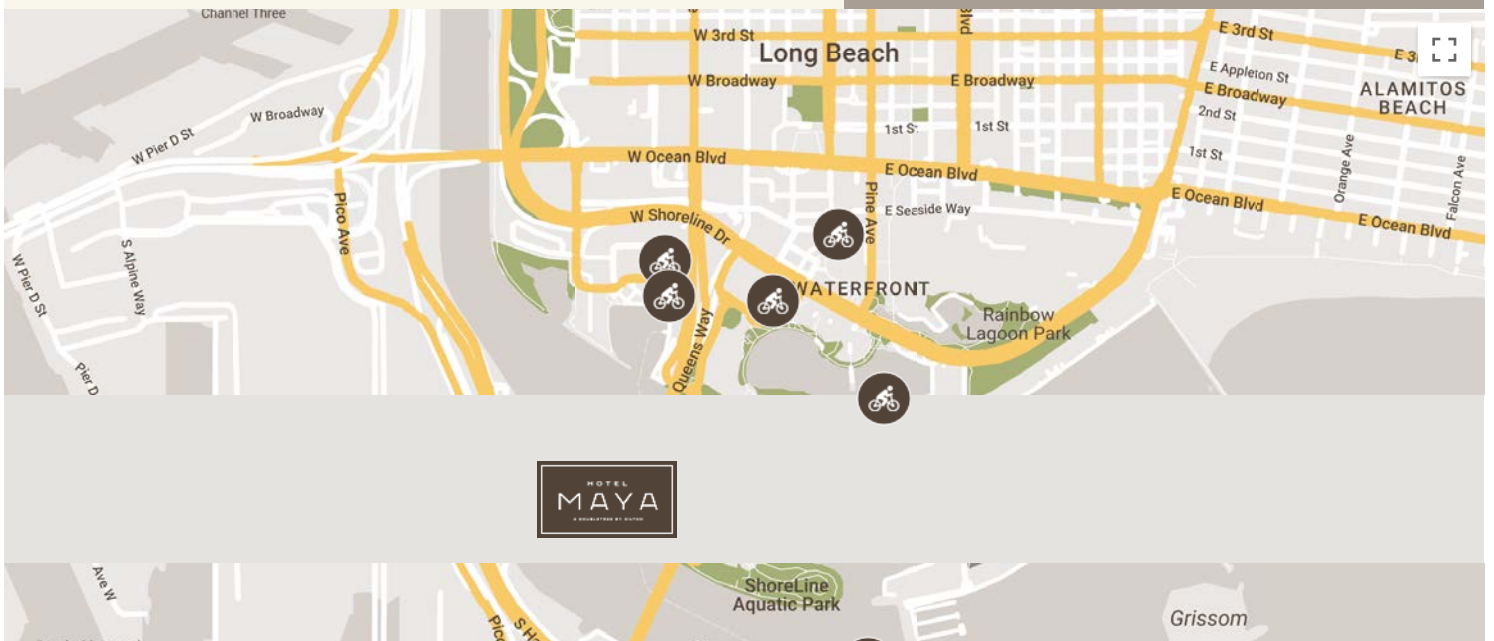

EXPLORE HOTEL MAYA