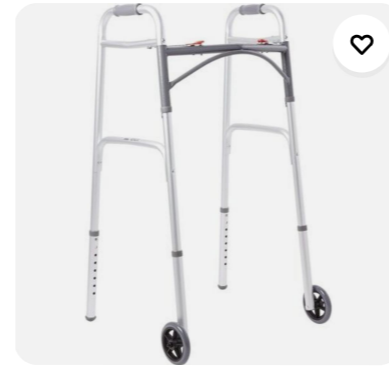

Medhlep Folding Walker for Seniors Portable Medical Walker with Adjustable Height
New
\$51.89
~~\$55.20~~ 6% off
Free shipping
103 sold

Meday Heavy Duty Stainless Steel Shower Chair 350lbs Adjustable Shower Seat
New
\$48.11
~~\$51.18~~ 6% off
Free shipping