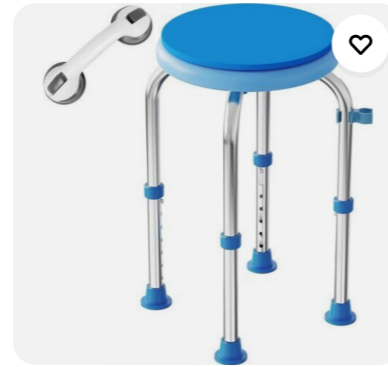

Medhlep Folding Walker for Seniors Portable Medical Walker with Adjustable Height
New
\$51.89
~~\$55.20~~ 6% off
Free shipping
103 sold

Meday Heavy Duty Stainless Steel Shower Chair 350lbs Adjustable Shower Seat
New
\$48.11
~~\$51.18~~ 6% off
Free shipping