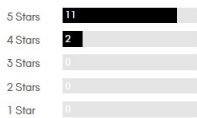

$75.00

Reviews 13 Questions

WRITE A REVIEW

4.8 ★★★★★

Based on 13 reviews