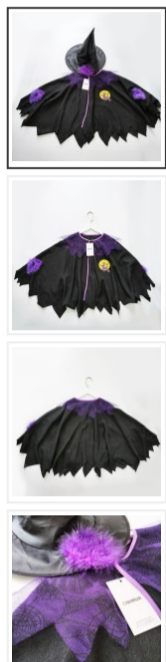

Home / Clothes

/ CNHRUA Halloween costumes Fairytale theme costume Halloween children witch costume female cloak cos parent-child decoration

CNHRUA Halloween costumes Fairytale theme costume Halloween children witch costume female cloak cos parent-child decoration

\$30.49 ~~\$34.10~~

Quantity: In Stock

SKU: CNHRUA 414

Model:

1

Product Details

Product category:Halloween costumes

Material: polyester fabric

Package Contents: You will receive a set of halloween costumes, including hooded cape, large wrinkled Halloween witch hat, items are necessary for you to dress up as a witch during Halloween, a full set of accessories to make your halloween costumes more realistic.