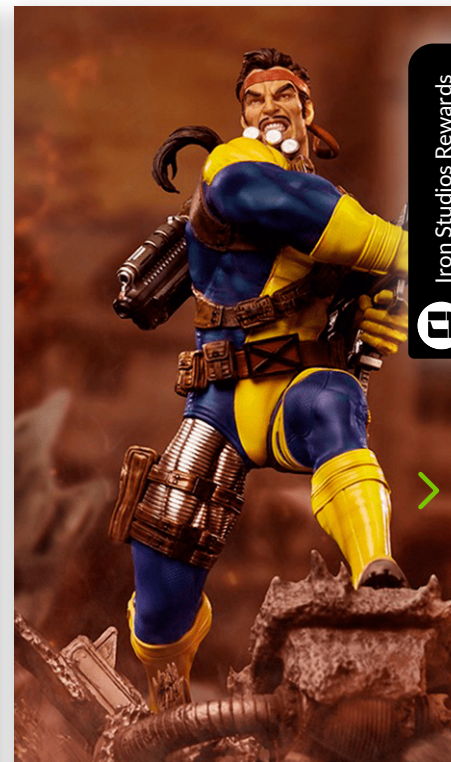

Statue Superman Black Suit - Justice League - Art Scale 1/10 - Iron Studios

Super Man in Black!

In 1993, Superman faced one of his cruelest enemies, the monster called Doomsday, where both apparently die at the end of the fight. More than an arc of stories from the comics, "The Death of Superman" was a global event, highlighted in news coverage all over the world, and later adapted for other media outlets. On the return of the Man of Steel, after his resurrection, he appears wearing a black suit with silver details and his symbol, which is also silver. Called the Solar Suit, or Regeneration, this Kryptonian outfit is used by him when his power is weakened because, in addition to providing some protection, it absorbs solar energy to accelerate his regeneration.

Statue Superman Black Suit - Justice League - Art Scale 1/10 - Iron Studios

\$149.99

Earn 149 points

Statue Catwoman - Batman Returns - Art Scale 1/10 - Iron Studios

\$129.99

Earn 129 points

Statue Forge - X-men - Bds Art Scale 1/10 - Iron Studios