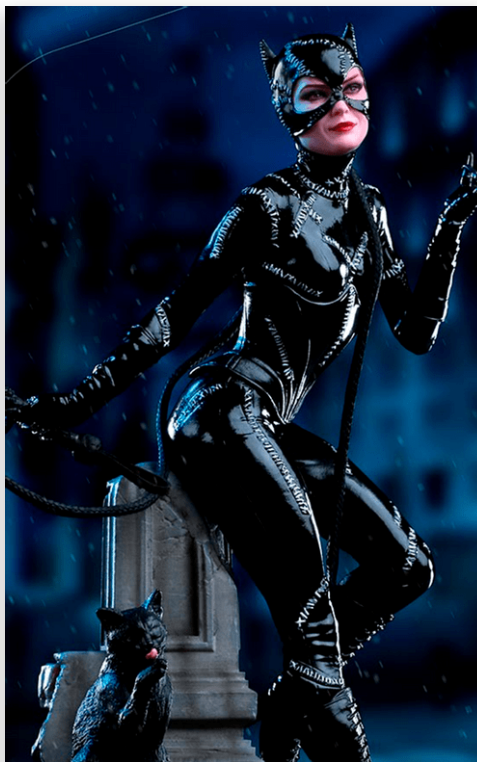

Statue Superman Black Suit - Justice League - Art Scale 1/10 - Iron Studios

Super Man in Black!

In 1993, Superman faced one of his cruelest enemies, the monster called Doomsday, where both apparently die at the end of the fight. More than an arc of stories from the comics, "The Death of Superman" was a global event, highlighted in news coverage all over the world, and later adapted for other media outlets. On the return of the Man of Steel, after his resurrection, he appears wearing a black suit with silver details and his symbol, which is also silver. Called the Solar Suit, or Regeneration, this Kryptonian outfit is used by him when his power is weakened because, in addition to providing some protection, it absorbs solar energy to accelerate his regeneration.

Iron Studios Rewards

Support

Show full image

Top Sale

[See more](#)

Statue Scorpion - Mortal Kombat - Art Scale 1/10 - Iron Studios

\$179.99

Earn 179 points

Statue Superman Black Suit - Justice League - Art Scale 1/10 - Iron Studios

\$149.99

Earn 149 points

Statue Catwoman - Batman Returns - Art Scale 1/10 - Iron Studios

\$129.99

Earn 129 points

Statue Forge - X-men - Bds Art Scale 1/10 - Iron Studios