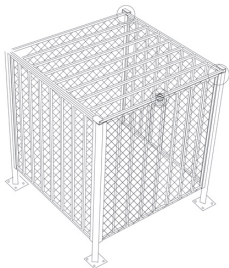

SIZES

7'X5'X4.1', 9'X6'X5.1', 12'X8'X4.5'

DESIGNED WITH PATENT PENDING
 REMOVABLE PANELS

Condenser Unit Cages

EXTENDED

PLATED

TREXCAGES.COM

SECURITY
YOUR CUSTOMERS DESERVE
ACCESS YOUR TECHNICIANS NEED

CONDENSER CAGES

product #	description
ACTREX3X3X3	3-sided 3'x 3'x3' A/C Cage-Expanded metal
ACTREX4x4X4	3-sided 4'x 4'x4' A/C Cage-Expanded metal

CAGE ACCESSORIES

product #	description
ACTREXSIDE3X3X3	3'x 3' x3' Back panel
ACTREXSIDE4X4X4	4'x 4' x4' Back panel
LOCK-M	Industrial Master Lock

Industrial Master Lock

DIRT INSTALLATION

Top panel secures all other panels and lockes with Master Lock (6270) .

CAGE OPTIONS

SIZES
4 X 4, 3 X 3

POSTS
PLATED, EXTENDED

ALL-IN-ONE BOX
BOX INCLUDES BOTH PLATED AND EXTENDED POSTS
DESIGNED WITH PATENTED REMOVABLE PANELS