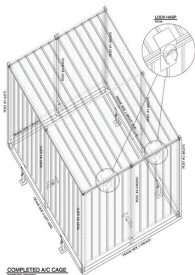

REXCAGES.COM

SECURITY
YOUR CUSTOMERS DESERVE
ACCESS YOUR TECHNICIANS NEED

View Page 41

PATENTED PRODUCT

PACKAGE UNIT CAGE

Package Unit Cages

PACKAGE UNIT CAGES		*NO ROOF PENETRATION
product #	description	
AC7X5X4RTCAGE	5'x7' Packaged Unit Cage-Expanded Metal	
AC9X6X5RTCAGE	6'x9' Packaged Unit Cage-Expanded Metal	
AC12'X8'X4.5'RTCAGE	8'x12' Packaged Unit Cage-Expanded Metal	

CAGE ACCESSORIES	
product #	description
LOCK-M	Industrial Master Lock

Industrial Master Lock

Package Unit Cages

Top panel secures all other panels and locks with Master Lock (8270).

CAGE SECURITY BAR

CAGE SIZES

SIZES

7'X5'X4.1', 9'X6'X5.1', 12'X8'X4.5'

DESIGNED WITH PATENT PENDING
 REMOVABLE PANELS

Condenser Unit Cages

EXTENDED

PLATED

TREXCAGES.COM

SECURITY
YOUR CUSTOMERS DESERVE
ACCESS YOUR TECHNICIANS NEED