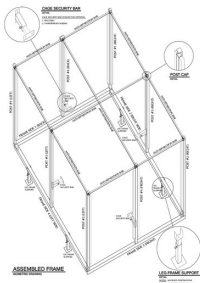

CHAIN LINK FENCE

COLORS

BLACK

GALVANIZED

More Color
Options Available

WOOD FENCE

Cedar Fence Material
AND Treated Pine
IN STOCK
Raw and Stained

4" and 6" width • 6 ft and 8 ft height

REXCAGES.COM

SECURITY
YOUR CUSTOMERS DESERVE
ACCESS YOUR TECHNICIANS NEED

View Page 41

PATENTED PRODUCT

PACKAGE UNIT CAGE

Package Unit Cages

PACKAGE UNIT CAGES		*NO ROOF PENETRATION
product #	description	
AC7X5X4RTCAGE	5'x7' Packaged Unit Cage-Expanded Metal	
AC9X6X5RTCAGE	6'x9' Packaged Unit Cage-Expanded Metal	
AC12'X8'X4.5'RTCAGE	8'x12' Packaged Unit Cage-Expanded Metal	

CAGE ACCESSORIES	
product #	description
LOCK-M	Industrial Master Lock

Industrial Master Lock

Package Unit Cages

Top panel secures all other panels and locks with Master Lock (8270).

CAGE SECURITY BAR

CAGE SIZES

SIZES

7'X5'X4.1', 9'X6'X5.1', 12'X8'X4.5'

DESIGNED WITH PATENT PENDING
 REMOVABLE PANELS

Condenser Unit Cages

EXTENDED

PLATED

TREXCAGES.COM

SECURITY
YOUR CUSTOMERS DESERVE
ACCESS YOUR TECHNICIANS NEED