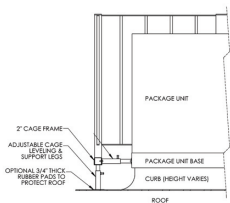

CAGE SECURITY BAR

CAGE SIZES

SIZES

7'X5'X4.1', 9'X6'X5.1', 12'X8'X4.5'

DESIGNED WITH PATENT PENDING
REMOVABLE PANELS