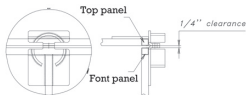

SIZES

7'X5'X4.1', 9'X6'X5.1', 12'X8'X4.5'

DESIGNED WITH PATENT PENDING
 REMOVABLE PANELS

Condenser Unit Cages

EXTENDED

PLATED

TREXCAGES.COM

SECURITY
YOUR CUSTOMERS DESERVE
ACCESS YOUR TECHNICIANS NEED

CONDENSER CAGES

product #	description
ACTREX3X3X3	3-sided 3'x 3'x3' A/C Cage-Expanded metal
ACTREX4x4X4	3-sided 4'x 4'x4' A/C Cage-Expanded metal

CAGE ACCESSORIES

product #	description
ACTREXSIDE3X3X3	3'x 3' x3' Back panel
ACTREXSIDE4X4X4	4'x 4' x4' Back panel
LOCK-M	Industrial Master Lock

Industrial Master Lock

DIRT INSTALLATION

Top panel secures all other panels and lockes with Master Lock (6270) .

CAGE OPTIONS

SIZES
4 X 4, 3 X 3

POSTS
PLATED, EXTENDED

ALL-IN-ONE BOX
BOX INCLUDES BOTH PLATED AND EXTENDED POSTS
DESIGNED WITH PATENTED REMOVABLE PANELS