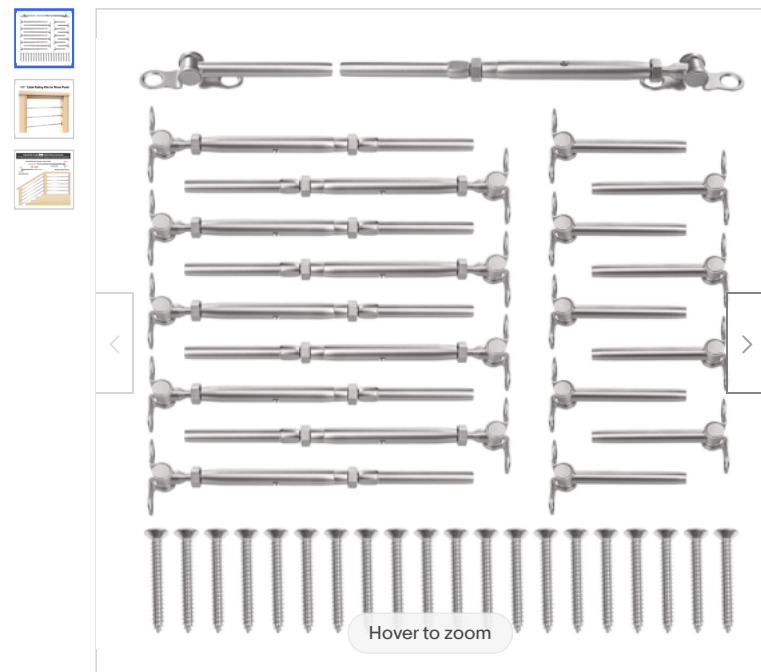

People who viewed this item also viewed

New 15Pack 316 Stainless Steel Cable Railing Kits fit 1/8" Wire Rope Cable

Sponsored **\$85.99**

Free shipping

T316 Stainless 1/4" Cable Railing Swage Stud - 5/16" Thread - End...

\$50.00

Free shipping

50 Pack T316 Stainless Steel Protector Sleeves for 1/8" Wire Rope Cabl...

\$29.48

Free shipping

New 65X Stainless Steel Protector Sleeves for 1/8" 5/32" & 3/16" Cable...

\$49.99

Free shipping

RailinGo 10Pairs Cable Railing Kit 1/8" Swage Toggle Turnbuckle Hardware T316

Condition: **New**

Quantity: 2 available

Price: **US \$58.95**

Buy It Now

Add to cart

Add to Watchlist

Shop with confidence