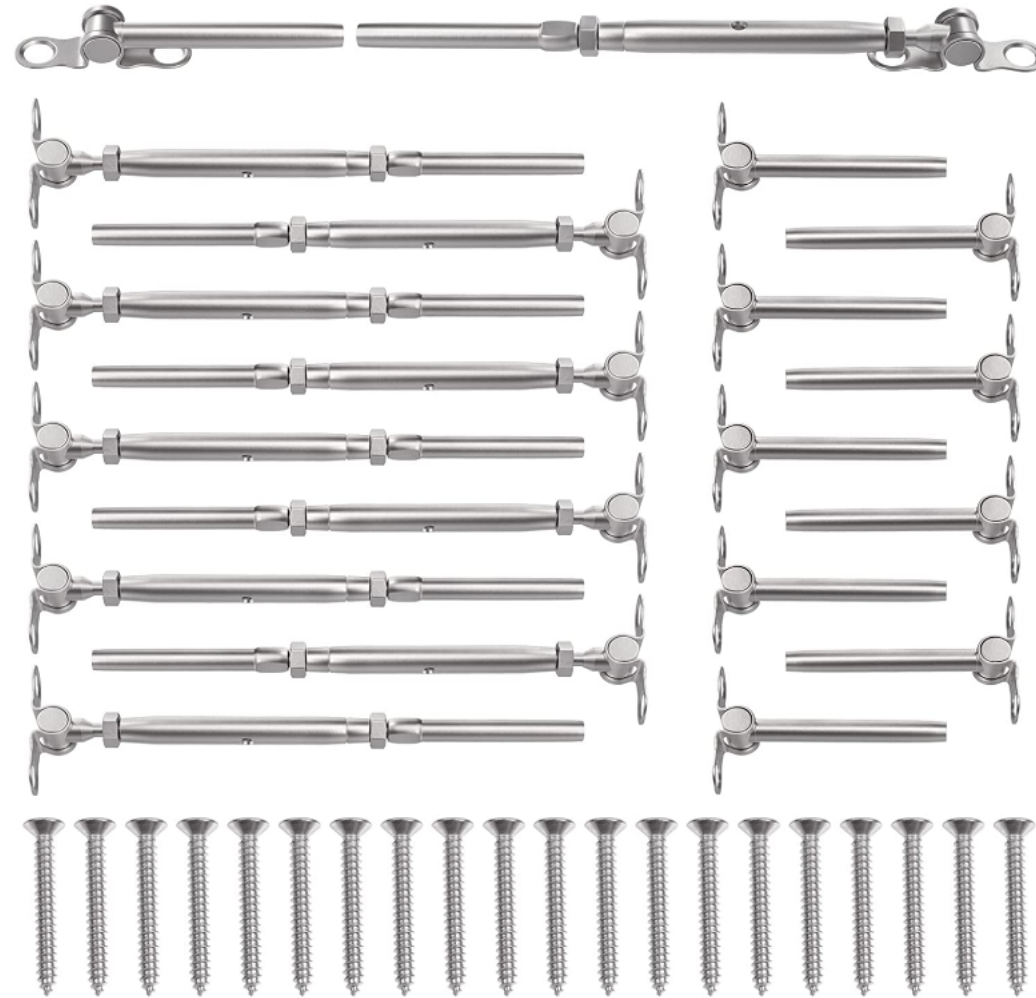

Brand:	RailinGo
Compatibility:	for 1/8" Stainless Steel Wire Rope Cable
Feature 1:	Reasonable cost
MPN:	Does not apply
Date First Available:	Jan 16, 2023

hk-greatdeal2009

hk-greatdeal2009

Related sponsored items