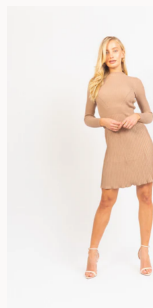

ORDER GUIDELINES v

 Share  Tweet  Pin it

YOU MAY ALSO LIKE

CREPE ASYMETRI-CAL DRESS

KNIT RUFFLE HEM DRESS

SATIN ILLUSION WASIT DRESS

SHEER SLEEVE SWEETHEART DRESS

CREPE ASYMETRI-CAL V DRESS