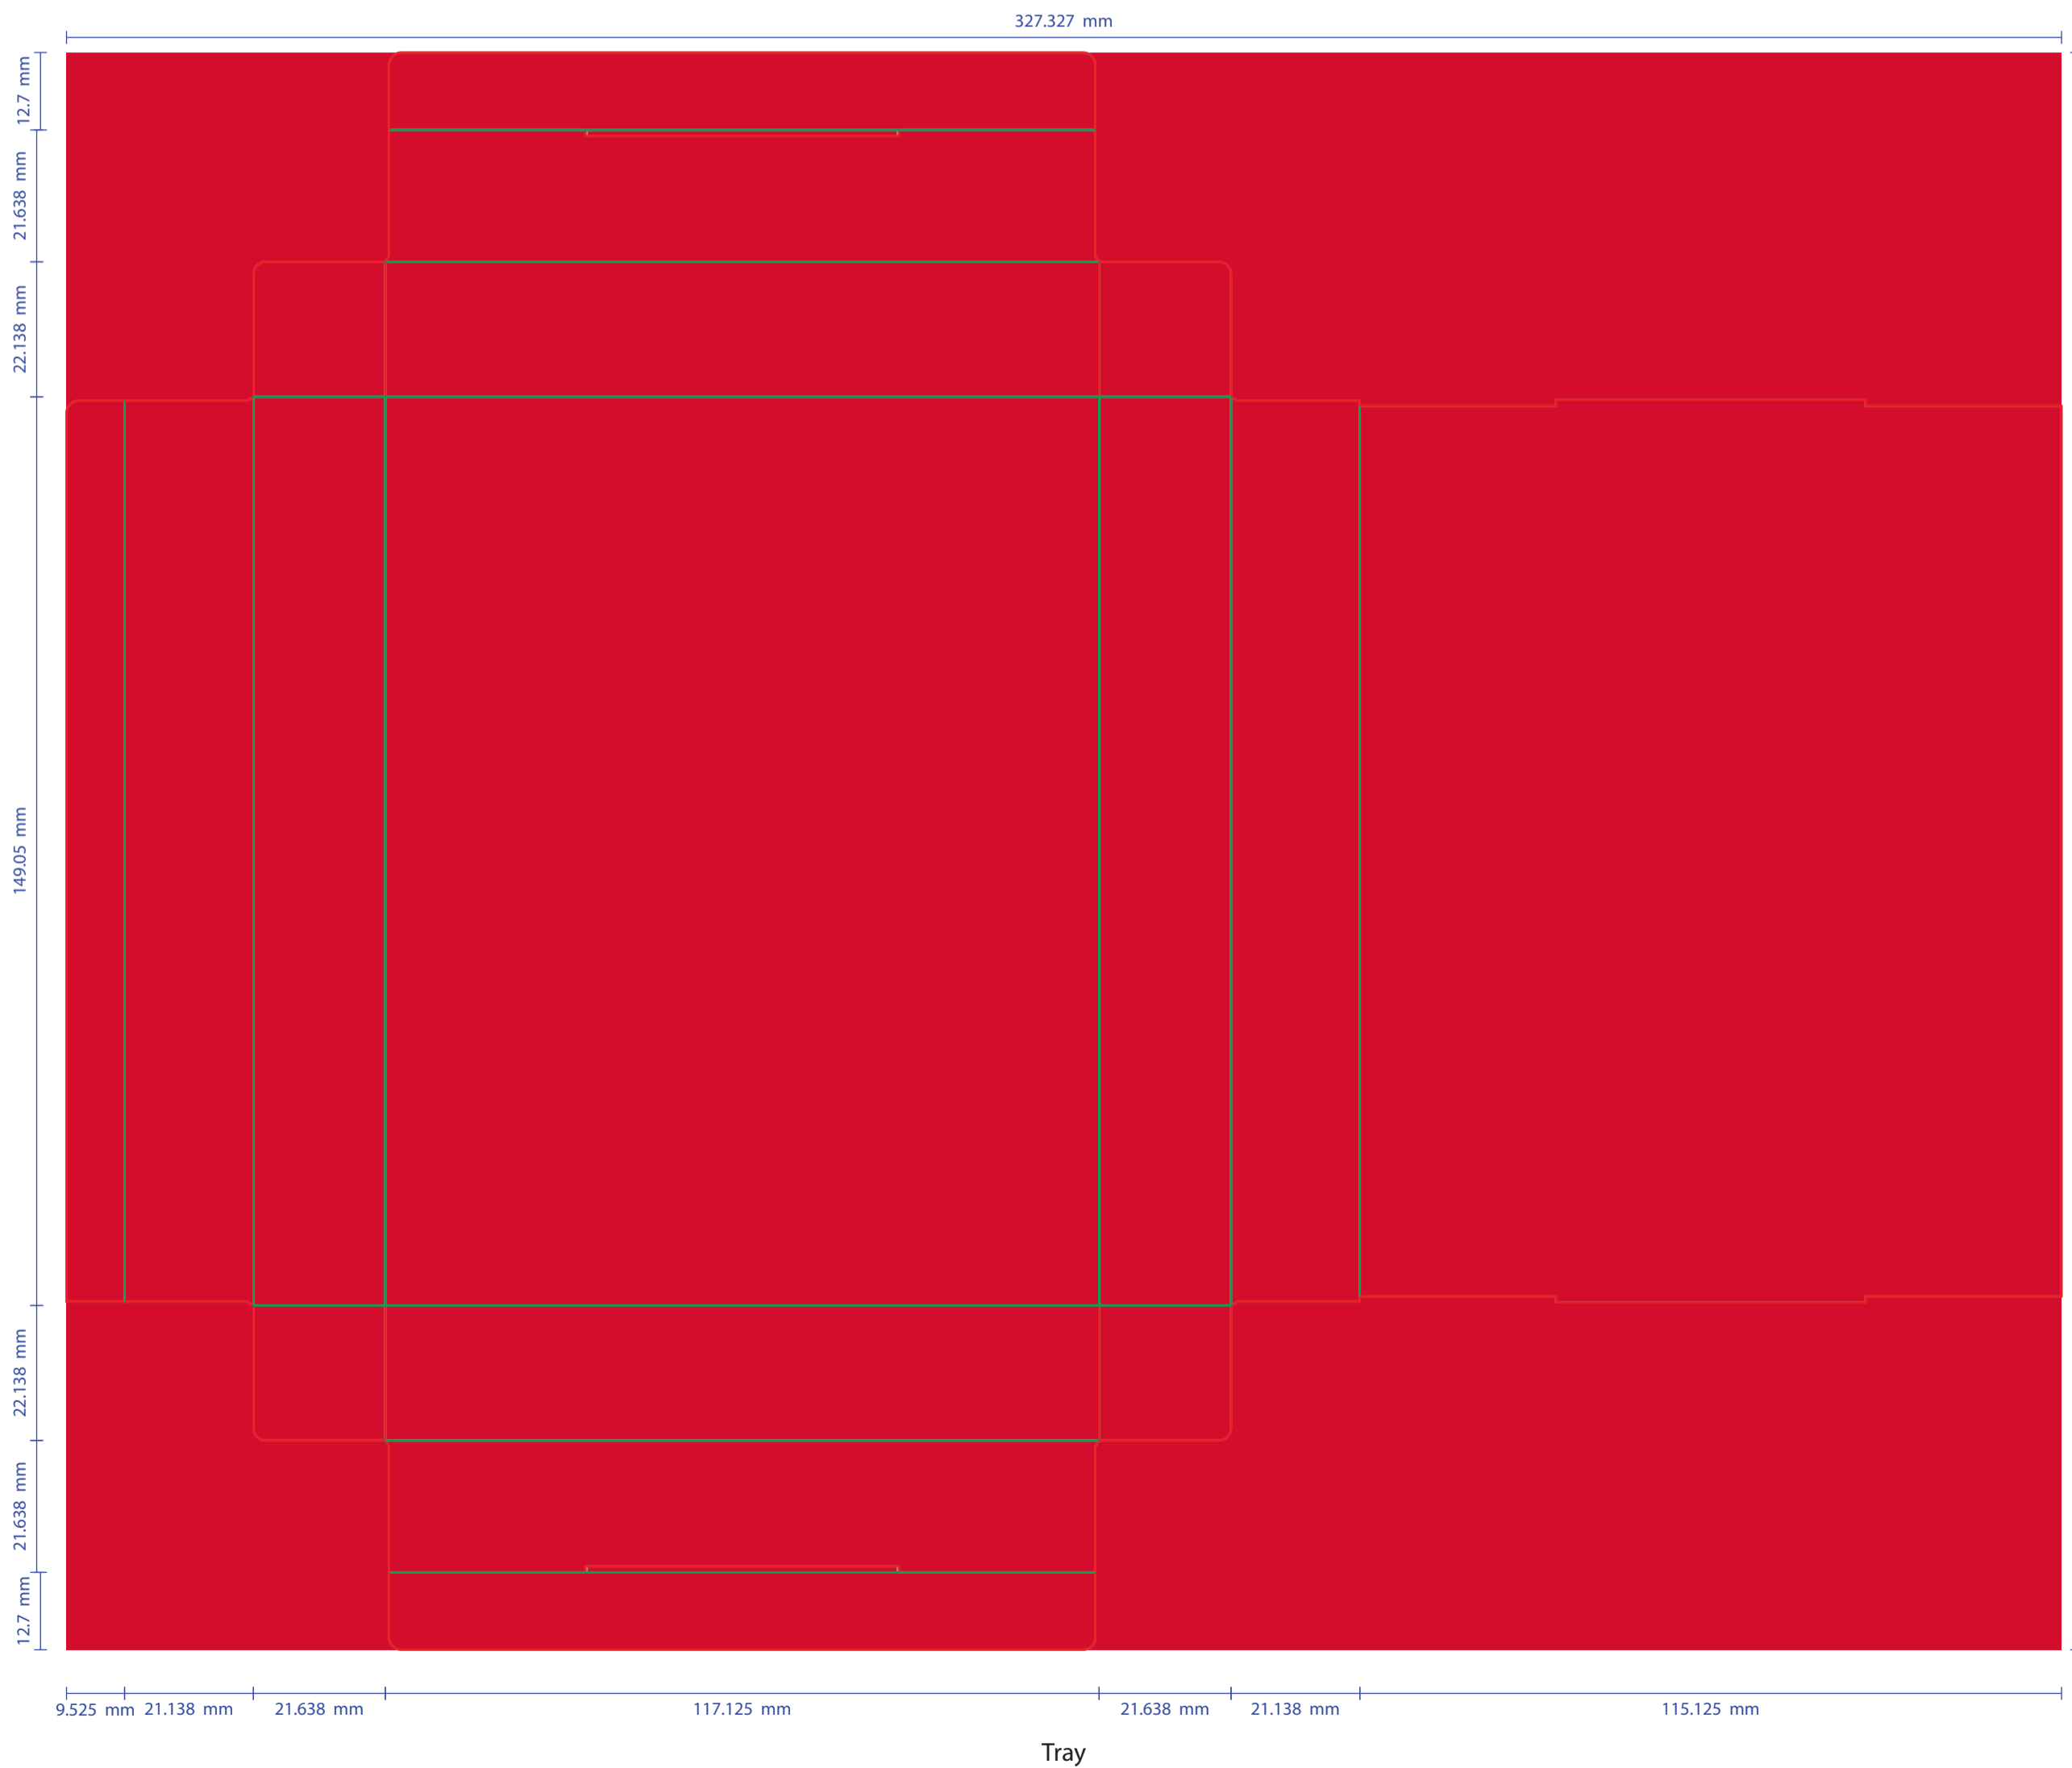

Slider Box

Holds 5 cigar wrappers
 3 main piece components: sleeve, tray, and divider
 Dimensions built around cigar wrapper ≈ 20.638 x 142.875 mm (0.8125" x 5.625", dia*h)
 Chipboard Thickness ≈ 0.5 mm
 Tray ID: 115.125 x 21.138 mm x 146.05 (4.5325" x 0.8322" x 5.75")
 Assembled Box Total OD: 118.375 x 24.388 x 152.55 mm
 Print Option(s): 5-6 colors on natural brown kraft, matte lamination, silver foil stamp, and spot-uv gloss
 Dimensions are estimated. Adjust if necessary.

Glue Inside	Glue Outside	Score	Cut
	Silver Foil	Natural Kraft	Spot-UV
368 C	186 C	2583 C	110 C
	White		Black

Silver Foil

Slider Box

Holds one cigar wrapper

2 main piece components: sleeve and tray

Dimensions built around cigar wrapper ≈ 20.638 x 142.875 mm (0.8125" x 5.625", dia*h)

Chipboard Thickness ≈ 0.5 mm

Tray ID: 22.225 x 21.138 mm x 146.05 (0.875" x 0.8322" x 5.75")

Assembled Box Total OD: 25.475 x 24.388 x 152.55 mm

Print Option(s): 5-6 color, natural kraft, matte lamination, silver foil stamp, and spot-uv gloss

Dimensions are estimated. Adjust if necessary.

Sleeve

Zipper Bag

Assembled OD: 3" x 7.25"

Construction: double zipper and tear notch

Print Option(s): 5-6 colors, natural brown kraft, matte lamination, silver foil stamp, and spot-uv gloss