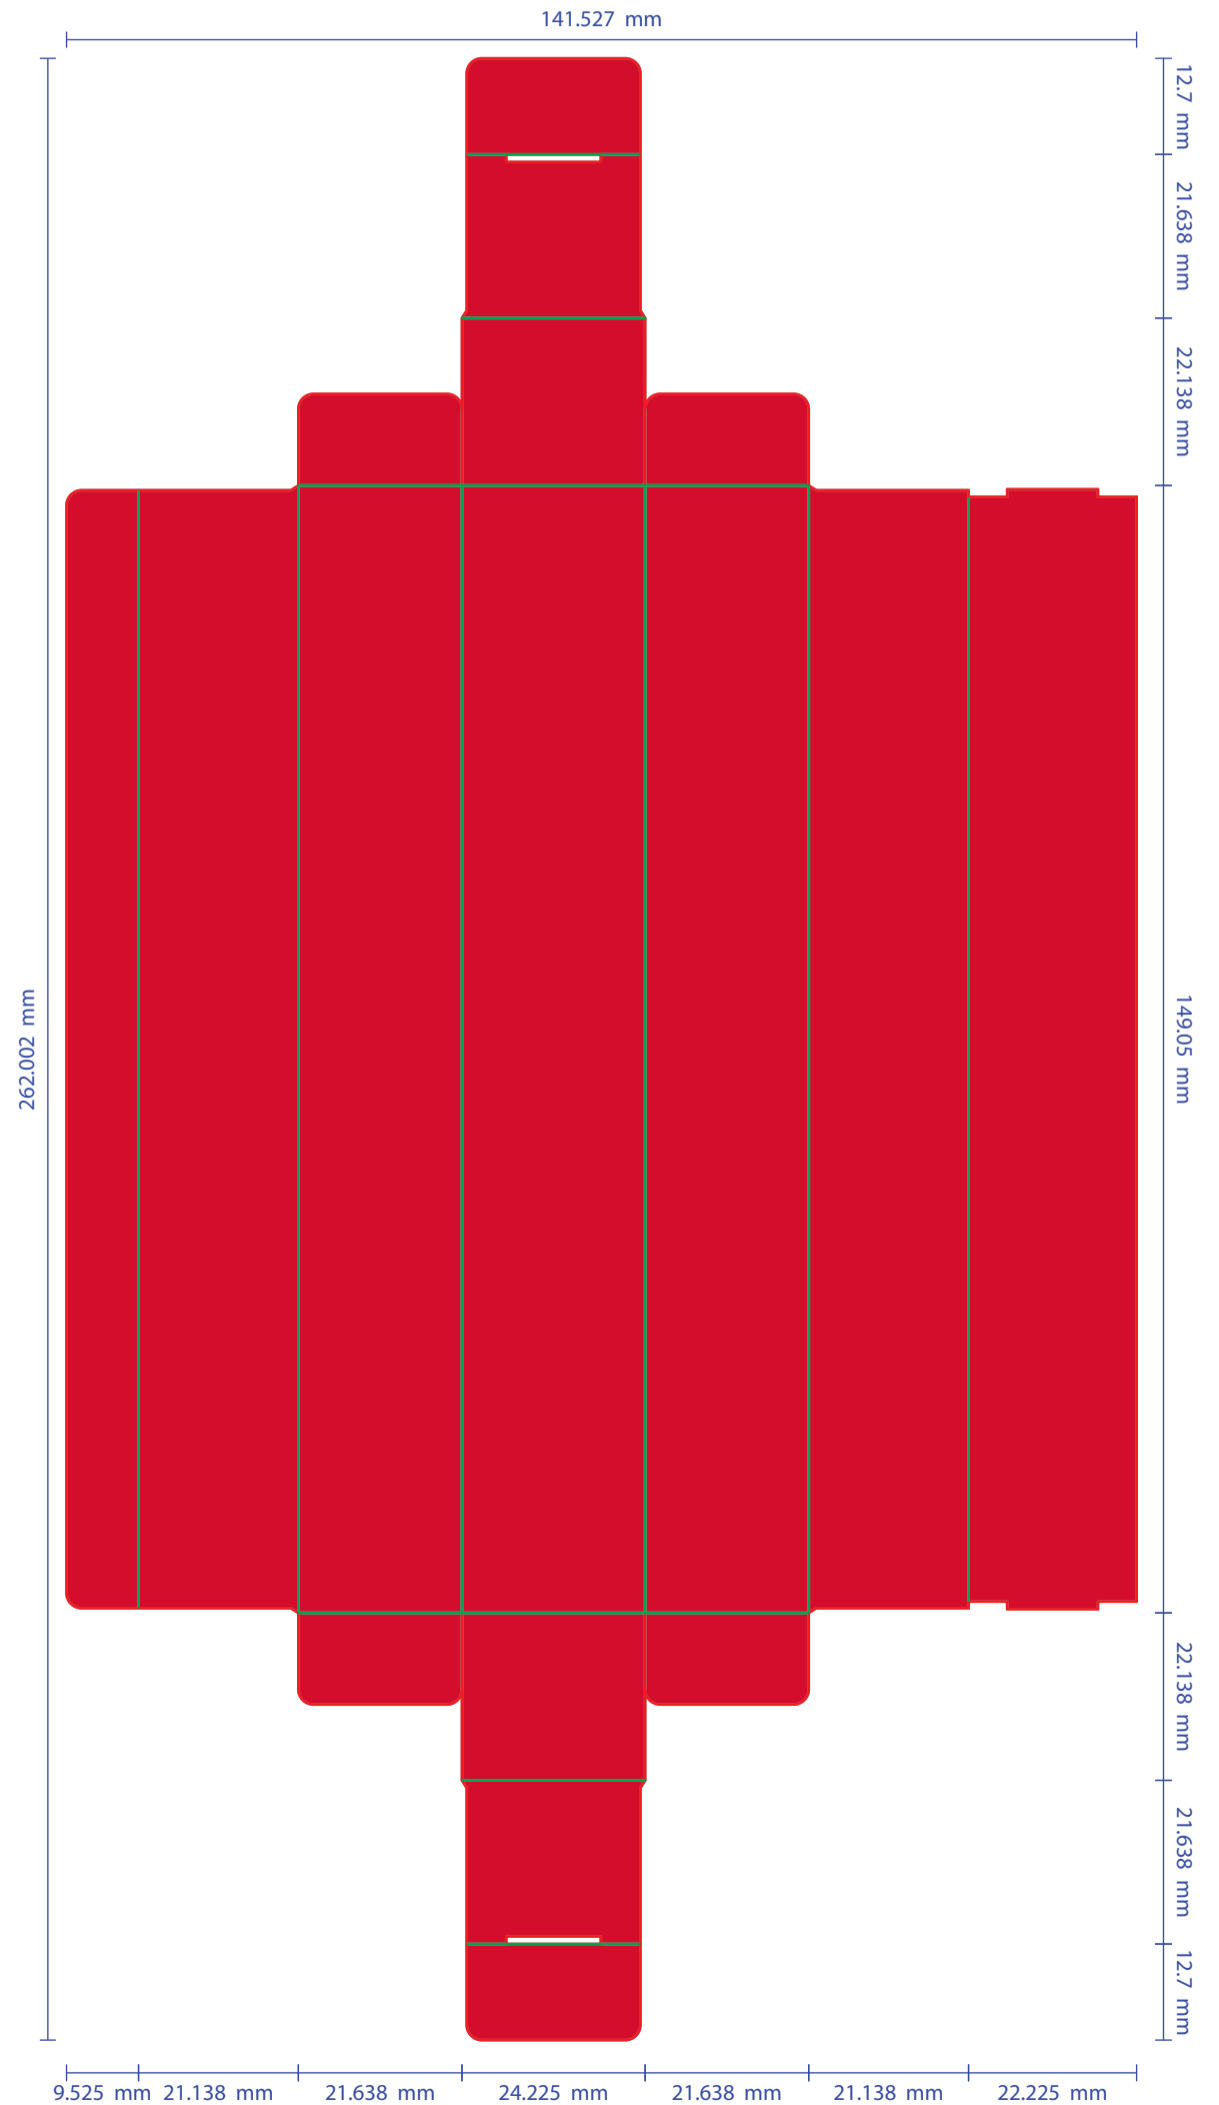

Slider Box

Holds 5 cigar wrappers
 3 main piece components: sleeve, tray, and divider
 Dimensions built around cigar wrapper ≈ 20.638 x 142.875 mm (0.8125" x 5.625", dia*h)
 Chipboard Thickness ≈ 0.5 mm
 Tray ID: 115.125 x 21.138 mm x 146.05 (4.5325" x 0.8322" x 5.75")
 Assembled Box Total OD: 118.375 x 24.388 x 152.55 mm
 Print Option(s): 5-6 colors on natural brown kraft, matte lamination, silver foil stamp, and spot-uv gloss
 Dimensions are estimated. Adjust if necessary.

Glue Inside	Glue Outside	Score	Cut
	Silver Foil	Natural Kraft	Spot-UV
368 C	186 C	2583 C	110 C
	White		Black

Silver Foil

Slider Box

Holds one cigar wrapper

2 main piece components: sleeve and tray

Dimensions built around cigar wrapper ≈ 20.638 x 142.875 mm (0.8125" x 5.625", dia*h)

Chipboard Thickness ≈ 0.5 mm

Tray ID: 22.225 x 21.138 mm x 146.05 (0.875" x 0.8322" x 5.75")

Assembled Box Total OD: 25.475 x 24.388 x 152.55 mm

Print Option(s): 5-6 color, natural kraft, matte lamination, silver foil stamp, and spot-uv gloss

Dimensions are estimated. Adjust if necessary.

Sleeve

Zipper Bag

Assembled OD: 3" x 7.25"

Construction: double zipper and tear notch

Print Option(s): 5-6 colors, natural brown kraft, matte lamination, silver foil stamp, and spot-uv gloss