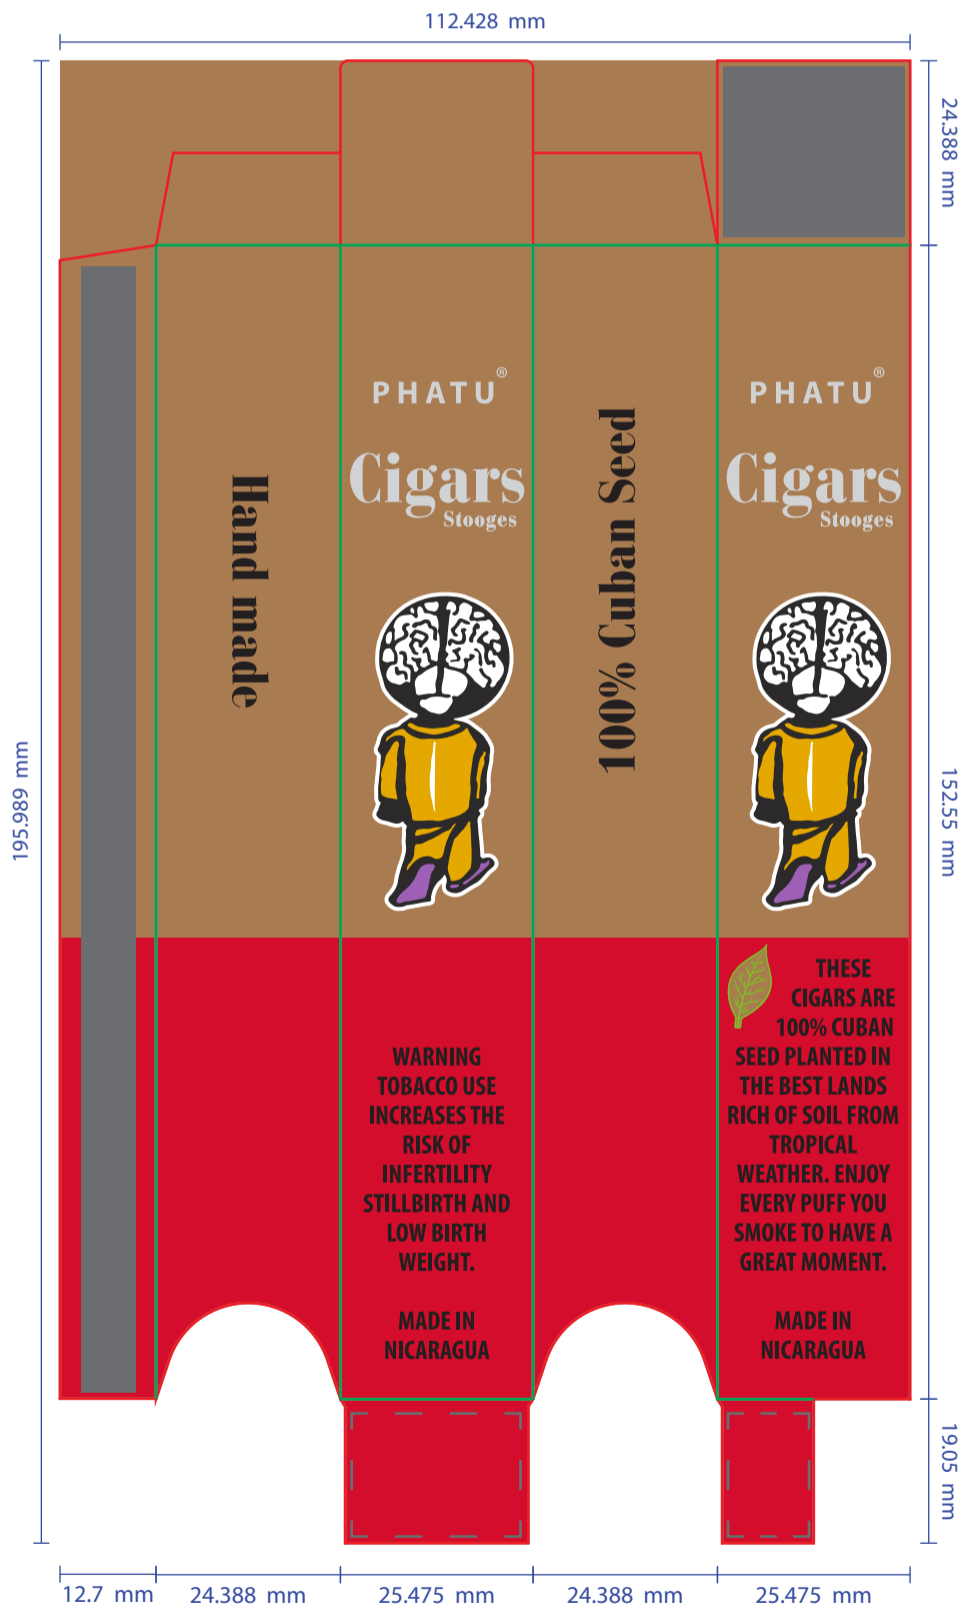

Slider Box

Holds 5 cigar wrappers
 3 main piece components: sleeve, tray, and divider
 Dimensions built around cigar wrapper ≈ 20.638 x 142.875 mm (0.8125" x 5.625", dia*h)
 Chipboard Thickness ≈ 0.5 mm
 Tray ID: 115.125 x 21.138 mm x 146.05 (4.5325" x 0.8322" x 5.75")
 Assembled Box Total OD: 118.375 x 24.388 x 152.55 mm
 Print Option(s): 5-6 colors on natural brown kraft, matte lamination, silver foil stamp, and spot-uv gloss
 Dimensions are estimated. Adjust if necessary.

Glue Inside	Glue Outside	Score	Cut
	Silver Foil	Natural Kraft	Spot-UV
368 C	186 C	2583 C	110 C
	White		Black

Silver Foil

Slider Box

Holds one cigar wrapper

2 main piece components: sleeve and tray

Dimensions built around cigar wrapper ≈ 20.638 x 142.875 mm (0.8125" x 5.625", dia*h)

Chipboard Thickness ≈ 0.5 mm

Tray ID: 22.225 x 21.138 mm x 146.05 (0.875" x 0.8322" x 5.75")

Assembled Box Total OD: 25.475 x 24.388 x 152.55 mm

Print Option(s): 5-6 color, natural kraft, matte lamination, silver foil stamp, and spot-uv gloss

Dimensions are estimated. Adjust if necessary.

Sleeve

Zipper Bag

Assembled OD: 3" x 7.25"

Construction: double zipper and tear notch

Print Option(s): 5-6 colors, natural brown kraft, matte lamination, silver foil stamp, and spot-uv gloss