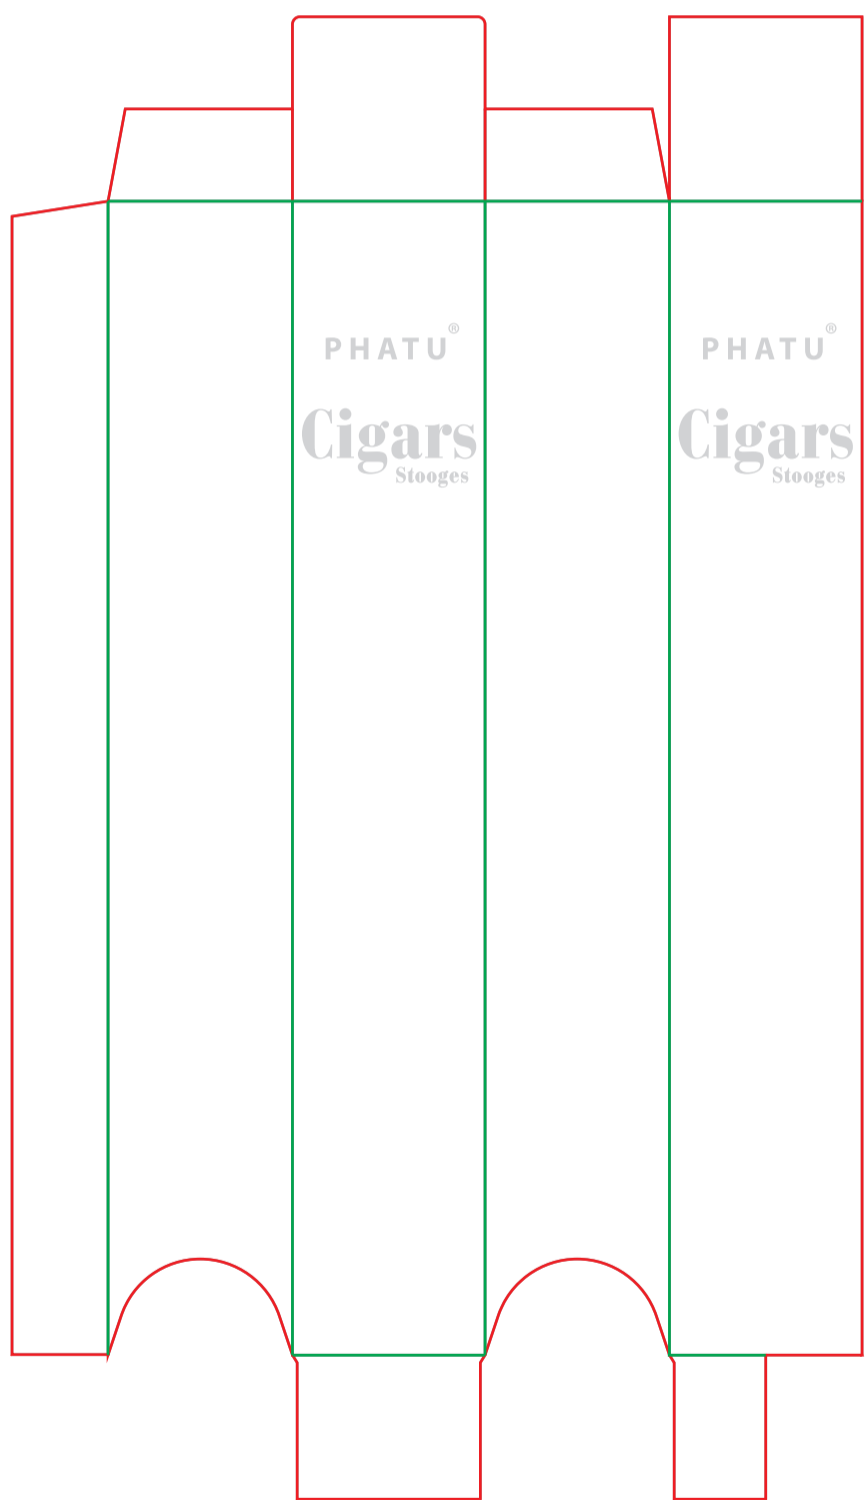

Slider Box

Holds 5 cigar wrappers
 3 main piece components: sleeve, tray, and divider
 Dimensions built around cigar wrapper ≈ 20.638 x 142.875 mm (0.8125" x 5.625", dia*h)
 Chipboard Thickness ≈ 0.5 mm
 Tray ID: 115.125 x 21.138 mm x 146.05 (4.5325" x 0.8322" x 5.75")
 Assembled Box Total OD: 118.375 x 24.388 x 152.55 mm
 Print Option(s): 5-6 colors on natural brown kraft, matte lamination, silver foil stamp, and spot-uv gloss
 Dimensions are estimated. Adjust if necessary.

Glue Inside	Glue Outside	Score	Cut
	Silver Foil	Natural Kraft	Spot-UV
368 C	186 C	2583 C	110 C
	White		Black

Silver Foil

Slider Box

Holds one cigar wrapper

2 main piece components: sleeve and tray

Dimensions built around cigar wrapper ≈ 20.638 x 142.875 mm (0.8125" x 5.625", dia*h)

Chipboard Thickness ≈ 0.5 mm

Tray ID: 22.225 x 21.138 mm x 146.05 (0.875" x 0.8322" x 5.75")

Assembled Box Total OD: 25.475 x 24.388 x 152.55 mm

Print Option(s): 5-6 color, natural kraft, matte lamination, silver foil stamp, and spot-uv gloss

Dimensions are estimated. Adjust if necessary.

Sleeve

Zipper Bag

Assembled OD: 3" x 7.25"

Construction: double zipper and tear notch

Print Option(s): 5-6 colors, natural brown kraft, matte lamination, silver foil stamp, and spot-uv gloss