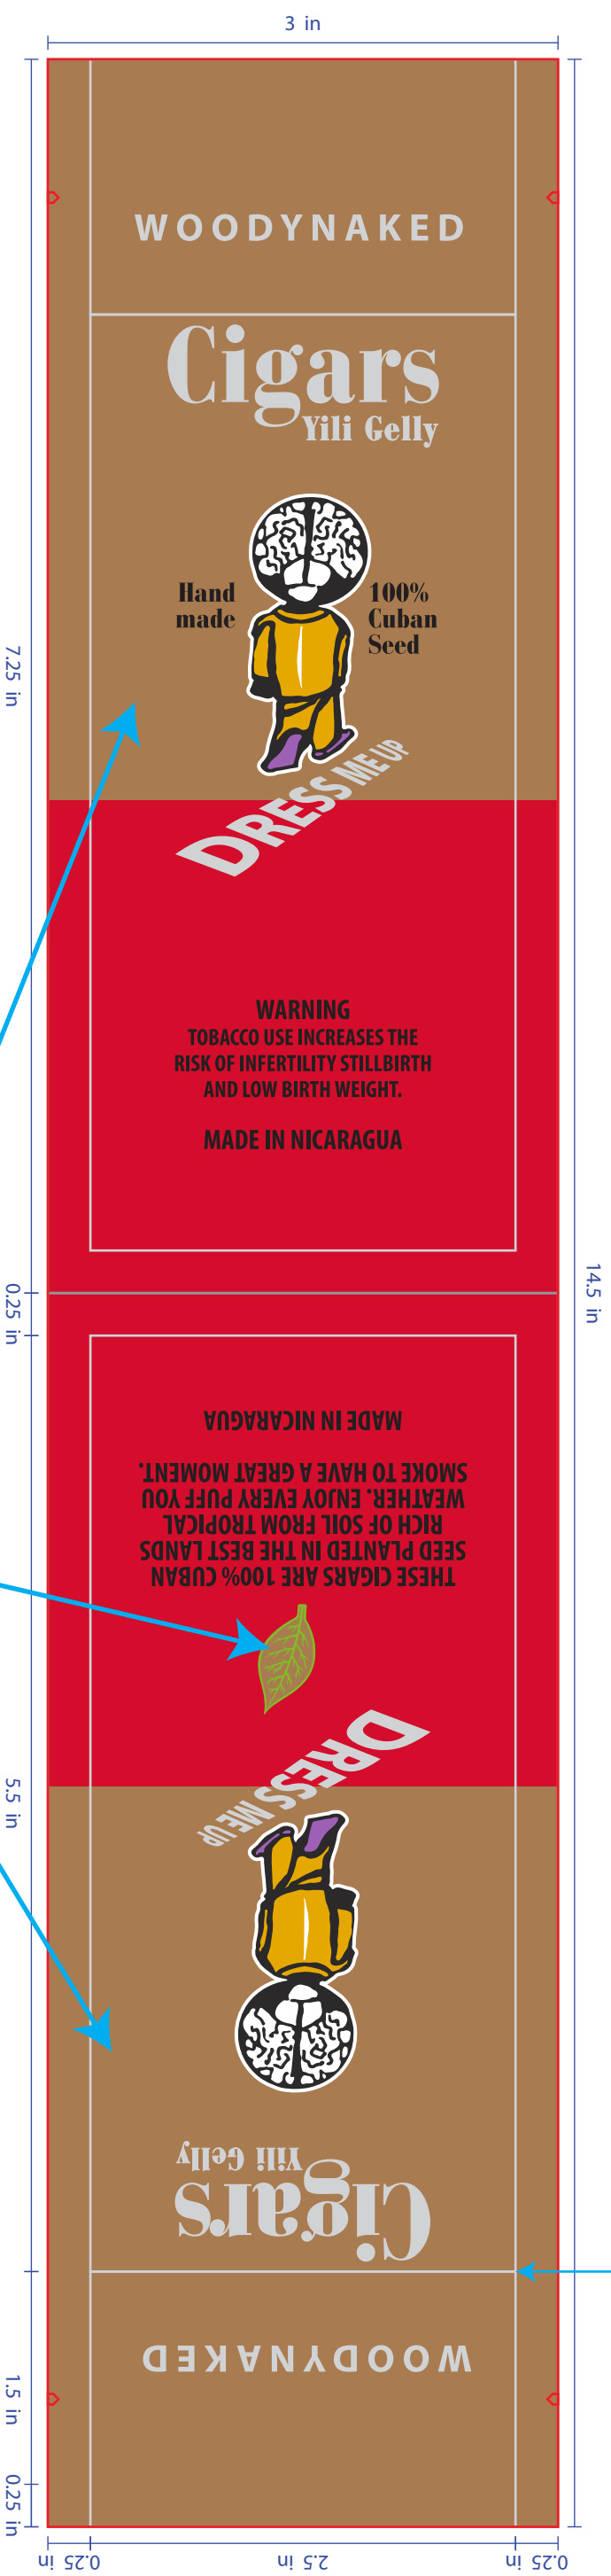

Zipper Bag

Assembled OD: 3" x 7.25"

Construction: double zipper and tear notch

Print Option(s): 5-6 colors, natural brown kraft, matte lamination, silver foil stamp, and spot-uv gloss

	Silver Foil
	Natural Kraft
	Spot-UV
	Cut
	368 C
	186 C
	2583 C
	110 C
	White
	Black

Front

Back

Zipper

Natural Brown Kraft