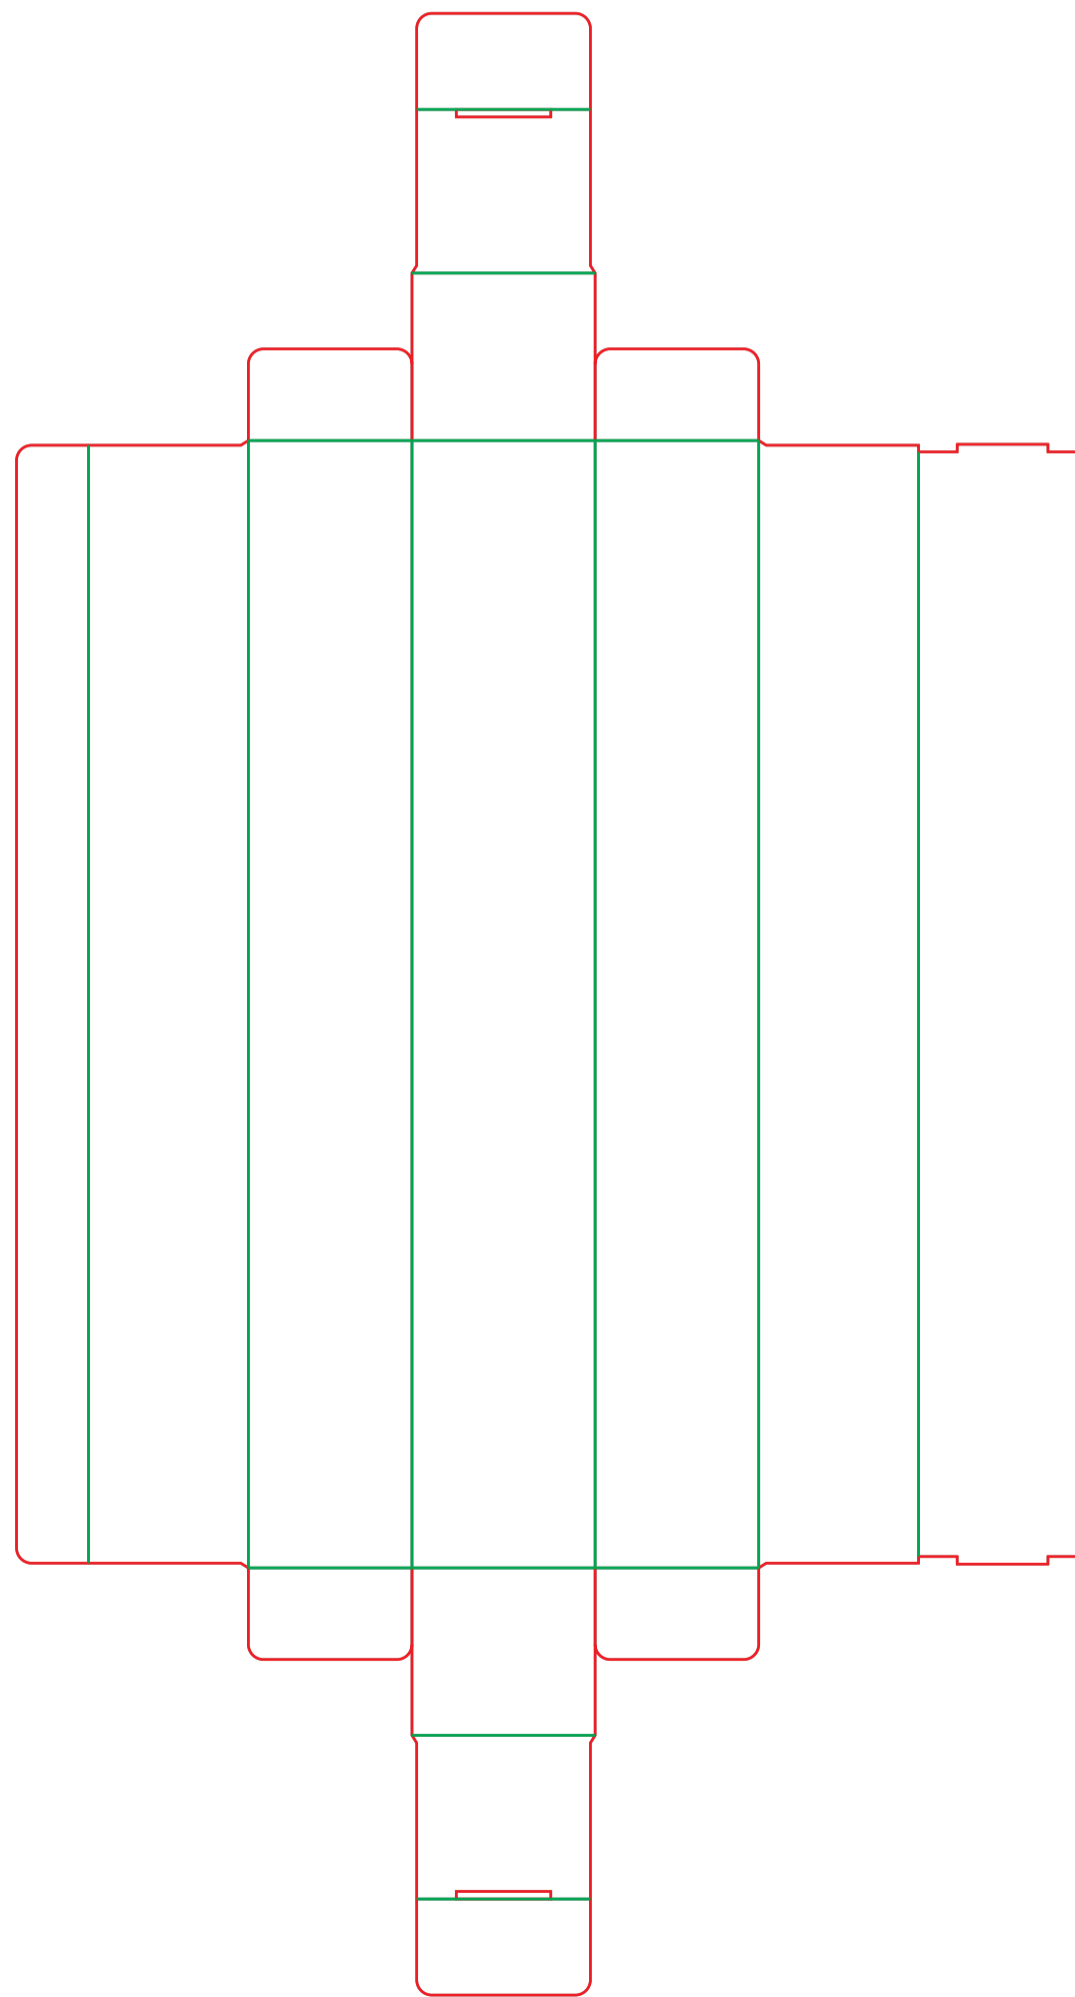

Slider Box

Holds 5 cigar wrappers
 3 main piece components: sleeve, tray, and divider
 Dimensions built around cigar wrapper ≈ 20.638 x 142.875 mm (0.8125" x 5.625", dia*h)
 Chipboard Thickness ≈ 0.5 mm
 Tray ID: 115.125 x 21.138 mm x 146.05 (4.5325" x 0.8322" x 5.75")
 Assembled Box Total OD: 118.375 x 24.388 x 152.55 mm
 Print Option(s): 5-6 colors on natural brown kraft, matte lamination, silver foil stamp, and spot-uv gloss
 Dimensions are estimated. Adjust if necessary.

Glue Inside	Glue Outside	Score	Cut
	Silver Foil	Natural Kraft	Spot-UV
368 C	186 C	2583 C	110 C
	White		Black

Silver Foil

Slider Box

Holds one cigar wrapper

2 main piece components: sleeve and tray

Dimensions built around cigar wrapper ≈ 20.638 x 142.875 mm (0.8125" x 5.625", dia*h)

Chipboard Thickness ≈ 0.5 mm

Tray ID: 22.225 x 21.138 mm x 146.05 (0.875" x 0.8322" x 5.75")

Assembled Box Total OD: 25.475 x 24.388 x 152.55 mm

Print Option(s): 5-6 color, natural kraft, matte lamination, silver foil stamp, and spot-uv gloss

Dimensions are estimated. Adjust if necessary.

Sleeve

Zipper Bag

Assembled OD: 3" x 7.25"

Construction: double zipper and tear notch

Print Option(s): 5-6 colors, natural brown kraft, matte lamination, silver foil stamp, and spot-uv gloss