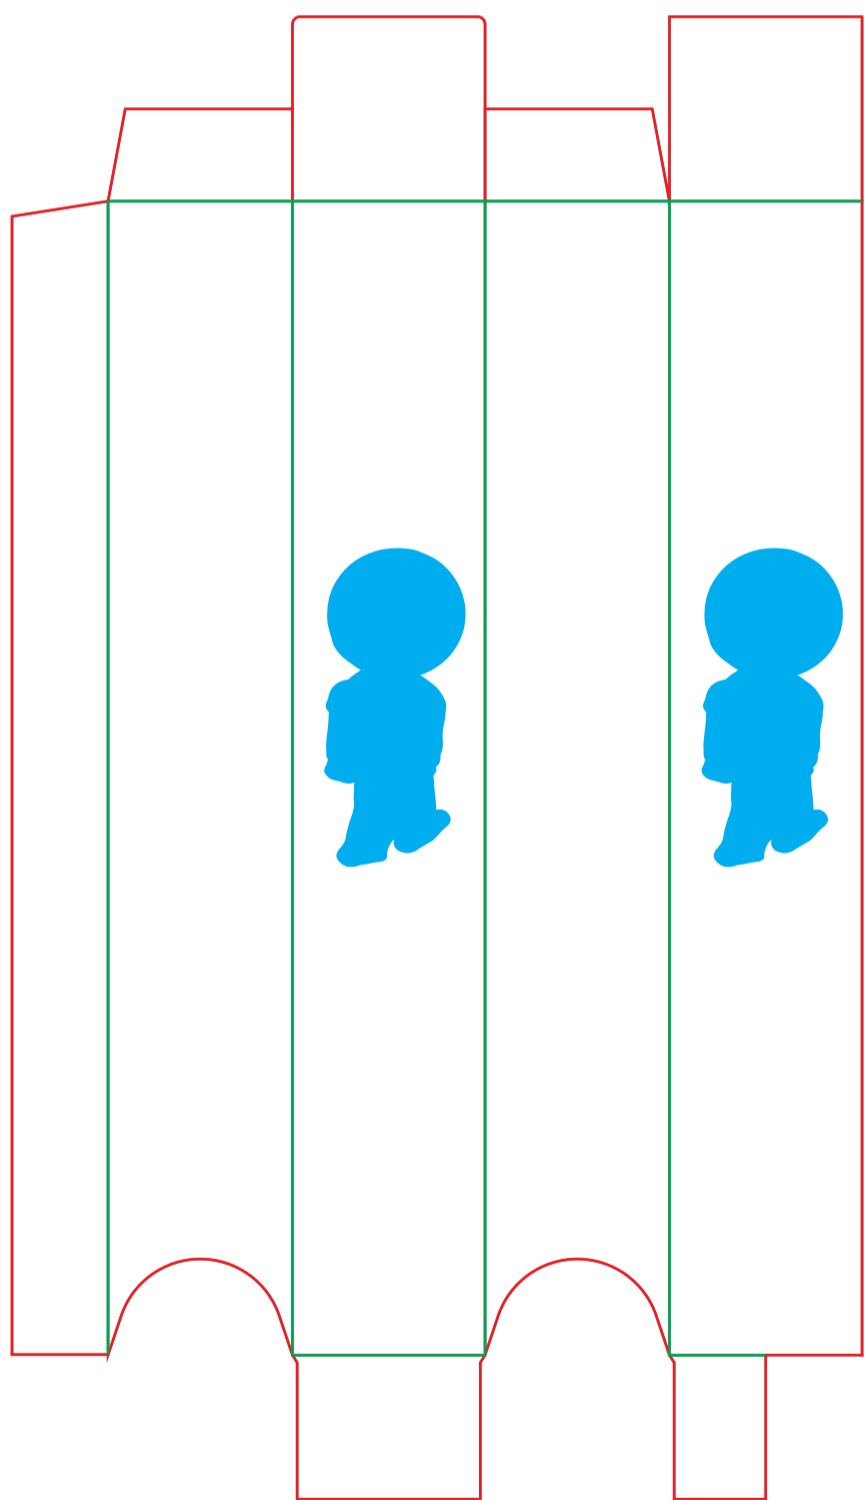

Slider Box

Holds 5 cigar wrappers
 3 main piece components: sleeve, tray, and divider
 Dimensions built around cigar wrapper ≈ 20.638 x 142.875 mm (0.8125" x 5.625", dia*h)
 Chipboard Thickness ≈ 0.5 mm
 Tray ID: 115.125 x 21.138 mm x 146.05 (4.5325" x 0.8322" x 5.75")
 Assembled Box Total OD: 118.375 x 24.388 x 152.55 mm
 Print Option(s): 5-6 colors on natural brown kraft, matte lamination, silver foil stamp, and spot-uv gloss
 Dimensions are estimated. Adjust if necessary.

Glue Inside	Glue Outside	Score	Cut
	Silver Foil	Natural Kraft	Spot-UV
368 C	186 C	2583 C	110 C
	White		Black

Silver Foil

Slider Box

Holds one cigar wrapper

2 main piece components: sleeve and tray

Dimensions built around cigar wrapper ≈ 20.638 x 142.875 mm (0.8125" x 5.625", dia*h)

Chipboard Thickness ≈ 0.5 mm

Tray ID: 22.225 x 21.138 mm x 146.05 (0.875" x 0.8322" x 5.75")

Assembled Box Total OD: 25.475 x 24.388 x 152.55 mm

Print Option(s): 5-6 color, natural kraft, matte lamination, silver foil stamp, and spot-uv gloss

Dimensions are estimated. Adjust if necessary.

Sleeve

Zipper Bag

Assembled OD: 3" x 7.25"

Construction: double zipper and tear notch

Print Option(s): 5-6 colors, natural brown kraft, matte lamination, silver foil stamp, and spot-uv gloss