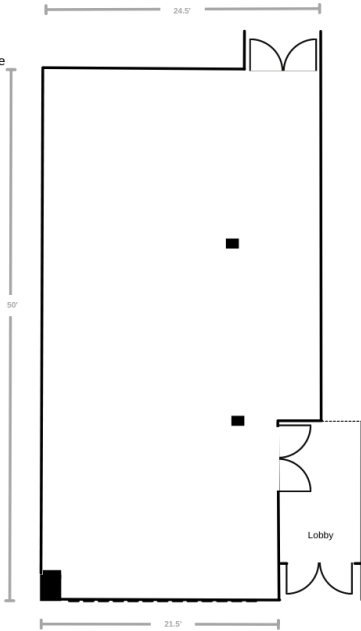

GREEN PINES
CREATIVE
LONG BEACH, CA
Coworking & Events

The Den
Approx. 1,154 sq. ft.
Accommodates (76) people

Accommodates (16) tables

Accommodates (11) tables

Accommodates (9) tables

Accommodates (20) tables

Rev. 9-26-2022

GREEN PINES
CREATIVE
LONG BEACH, CA
Coworking & Events

The Salazar Conference Room
Approx. 142 sq. ft.
Accommodates (9) people

Accommodates (2) tables

Accommodates (2) tables

Accommodates (1) table