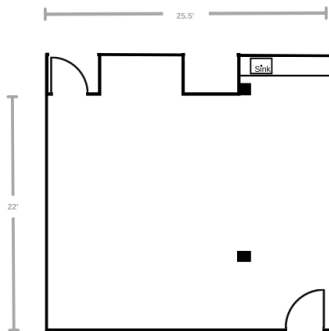

Rev. 9-26-2022

GREEN PINES
CREATIVE
LONG BEACH, CA
Coworking & Events

The Salazar Conference Room
Approx. 142 sq. ft.
Accommodates (9) people

Accommodates (2) tables

Accommodates (2) tables

Accommodates (1) table

Rev. 9-26-2022

GREEN PINES
CREATIVE
LONG BEACH, CA
Coworking & Events

The Palmer Room
Approx. 593 sq. ft.
Accommodates (39) people

Accommodates (9) tables

Accommodates (6) tables

Accommodates (6) tables

Accommodates (4) tables