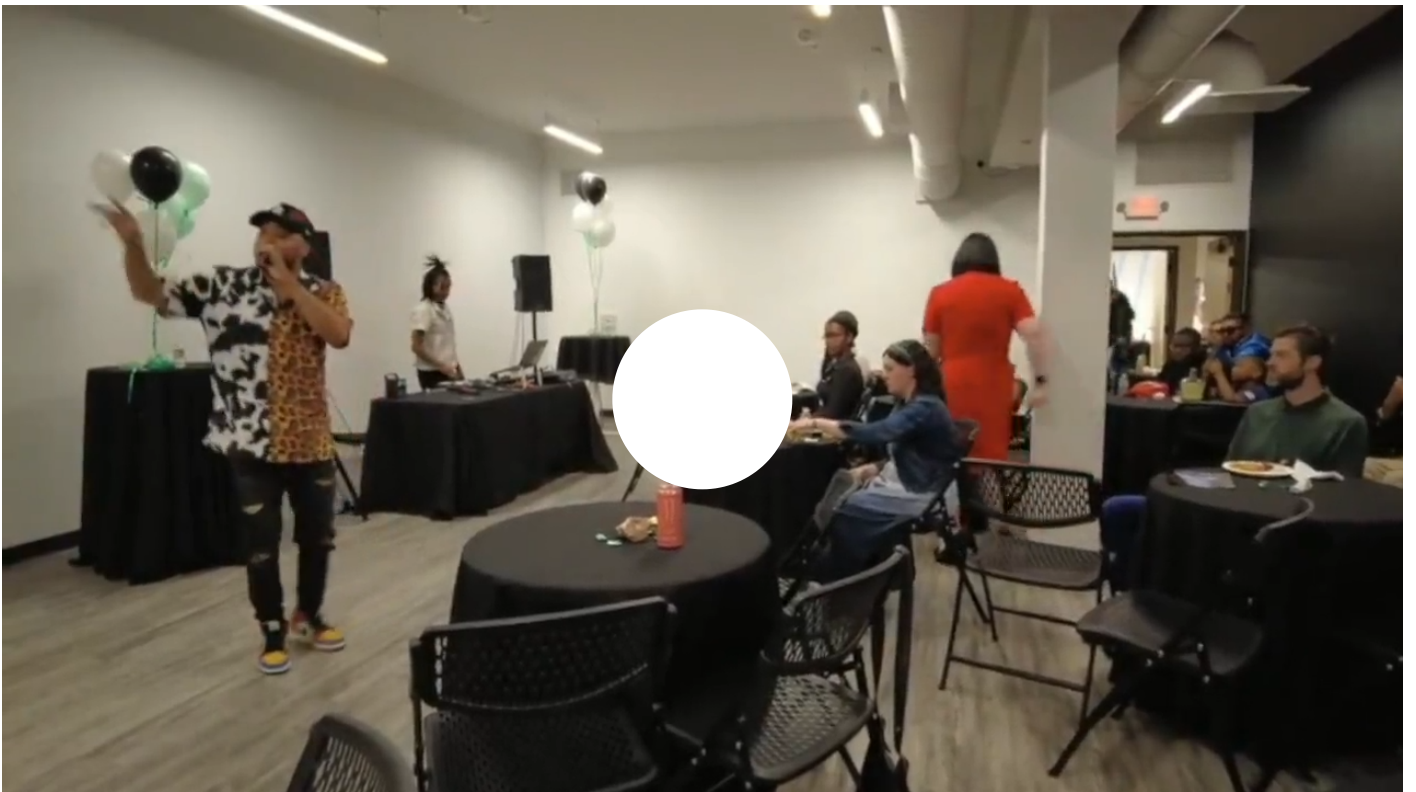

GREEN PINES
CREATIVE

LONG BEACH, CA

Coworking & Events

POLICE PUBLIC CALL BOX

Restrooms

POLICE

Restrooms

There is no limit
With God
All things are Possible
@Metrowall