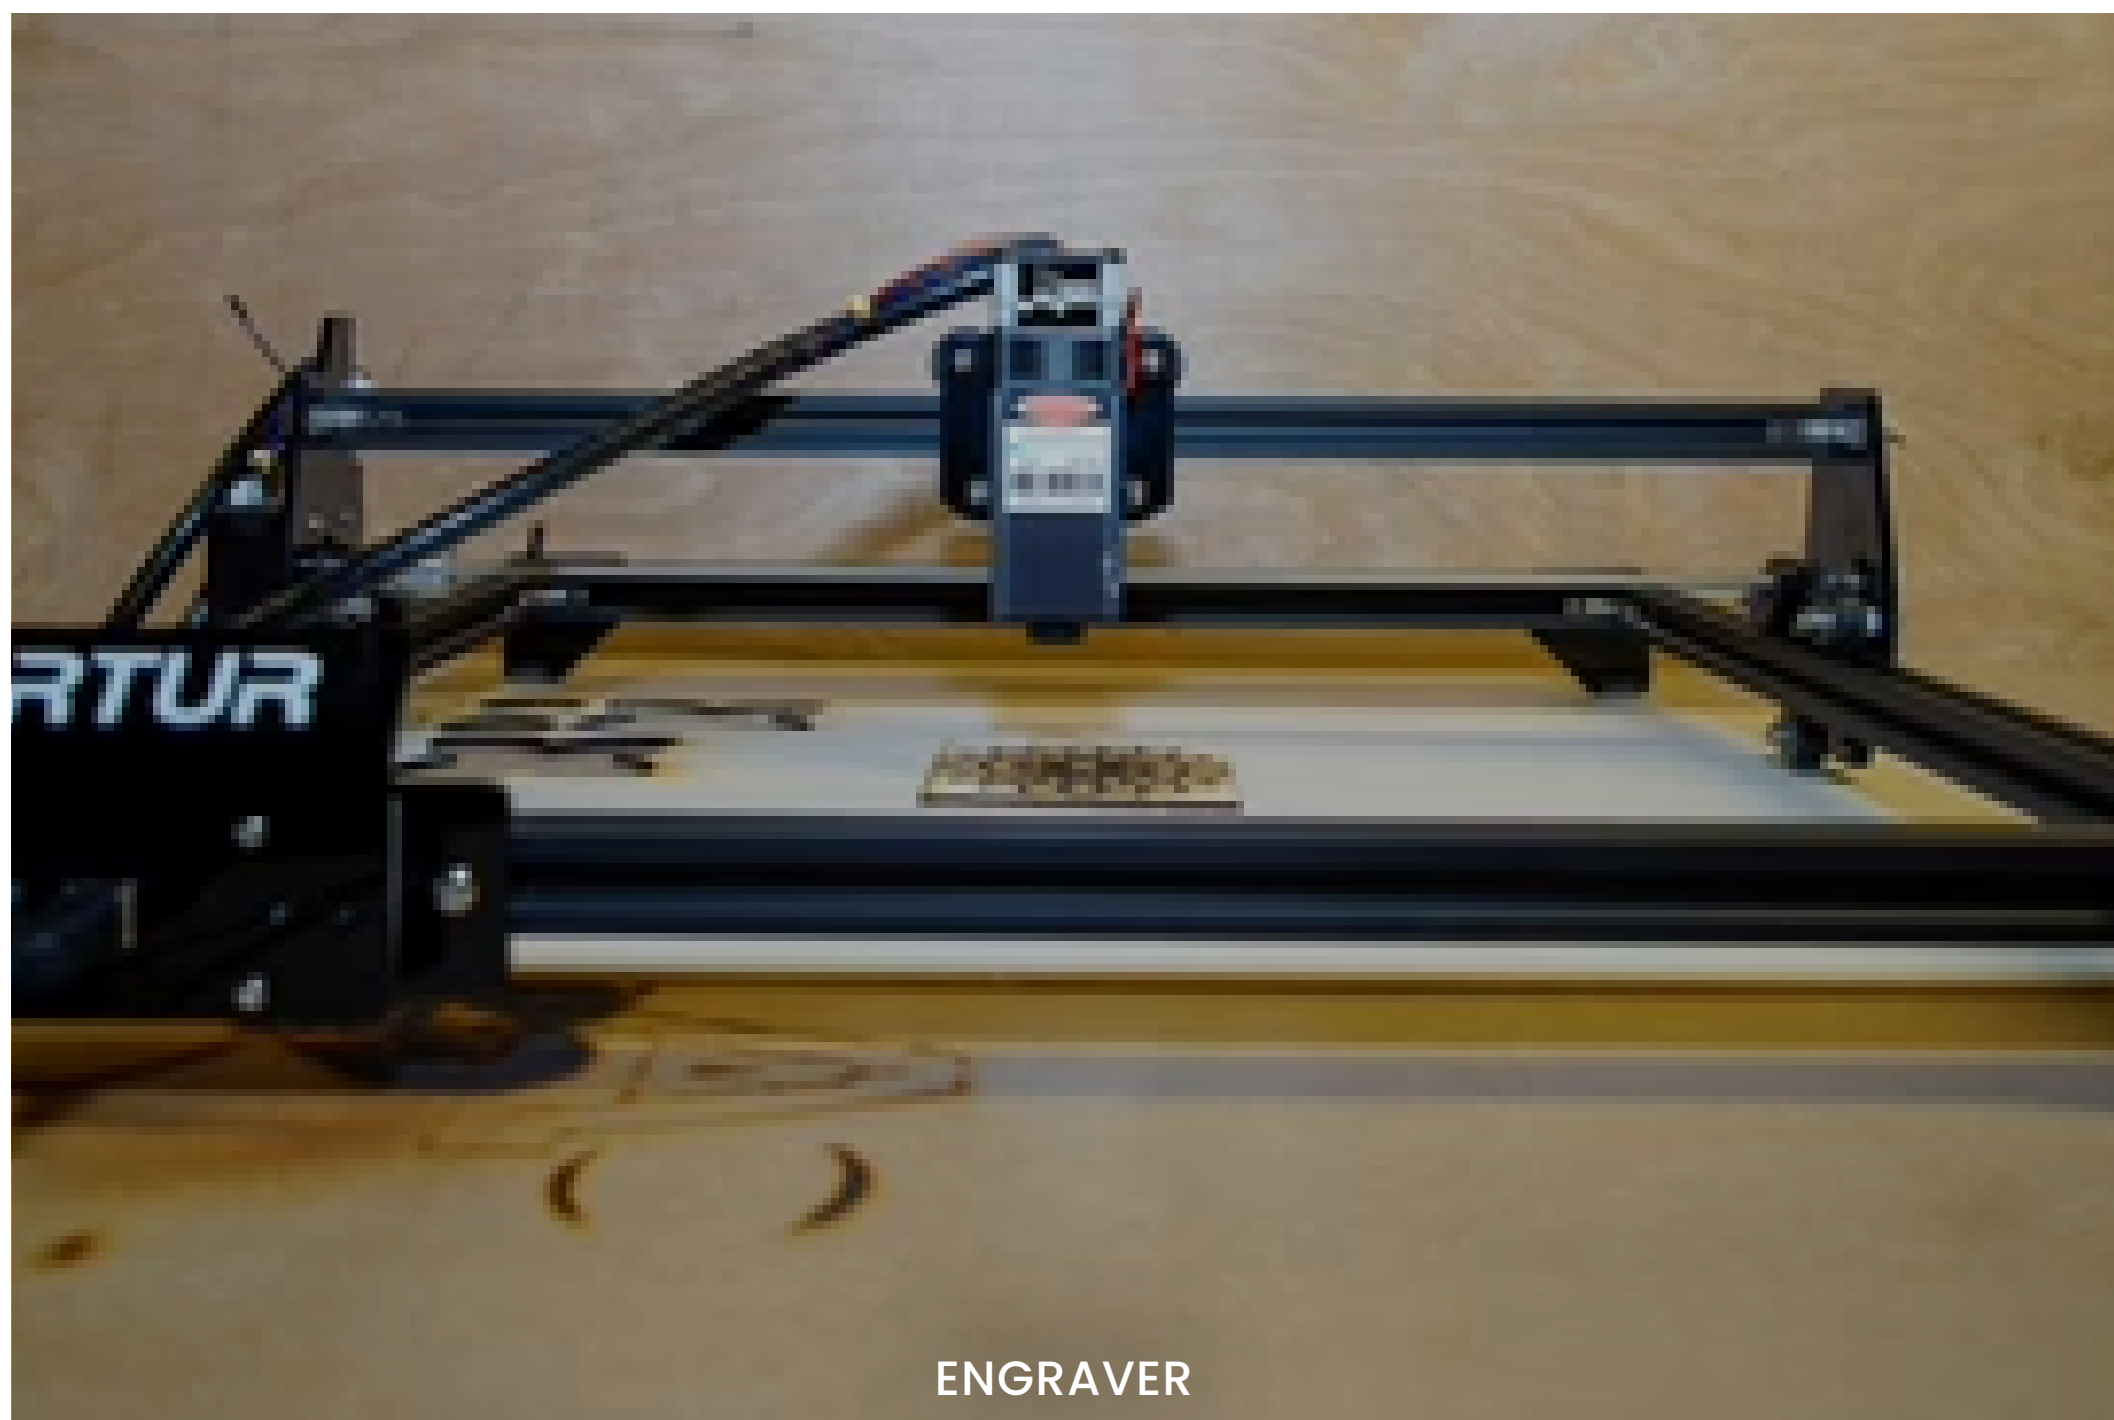

# VIMGO P10 Smart Projector

Early Bird Code : P100906X (Sep.6th - Sep 30th)

SHOP NOW

E-Bikes

ENGRAVER

E-GLIDES

LAPTOPS

2022 Top Sellings & New Arrivals