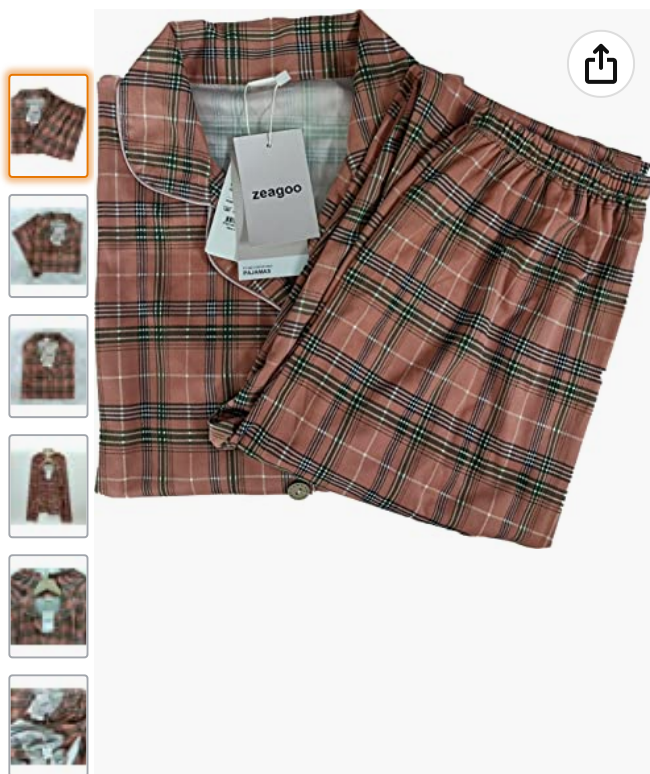

Deliver to Dallas 75231

All

EN

Hello, sign in Account & Lists

Returns & Orders

All Back to School Off to College Best Sellers Amazon Basics Customer Service

13:04:28

Amazon Fashion

Women Men Kids Luggage Sales & Deals New Arrivals Our Brands

prime try before you buy

person

Clothing, Shoes & Jewelry > Women > Clothing > Lingerie, Sleep & Lounge > Sleep & Lounge > Sets

Brand: Zeagoo

Zeagoo Pajamas Set Long Sleeve Sleepwear Womens Button Down Nightwear Soft Pj Orange

\$79⁹⁹

- Modal
- Imported
- Button Down, Drawstring
- Long Sleeve and Long Jogger
- Classic two-piece pajama set with contrast piping and v neckline notch collar, buttons down, a convenient chest pocket, rib cuffs sleeve opening and pleated back seam
- Ribbed ankle will keep it on your ankle without rolling
- To prevent wrinkles, no dryer. Our size are standard US size, please just choose your normal sleepwear size.