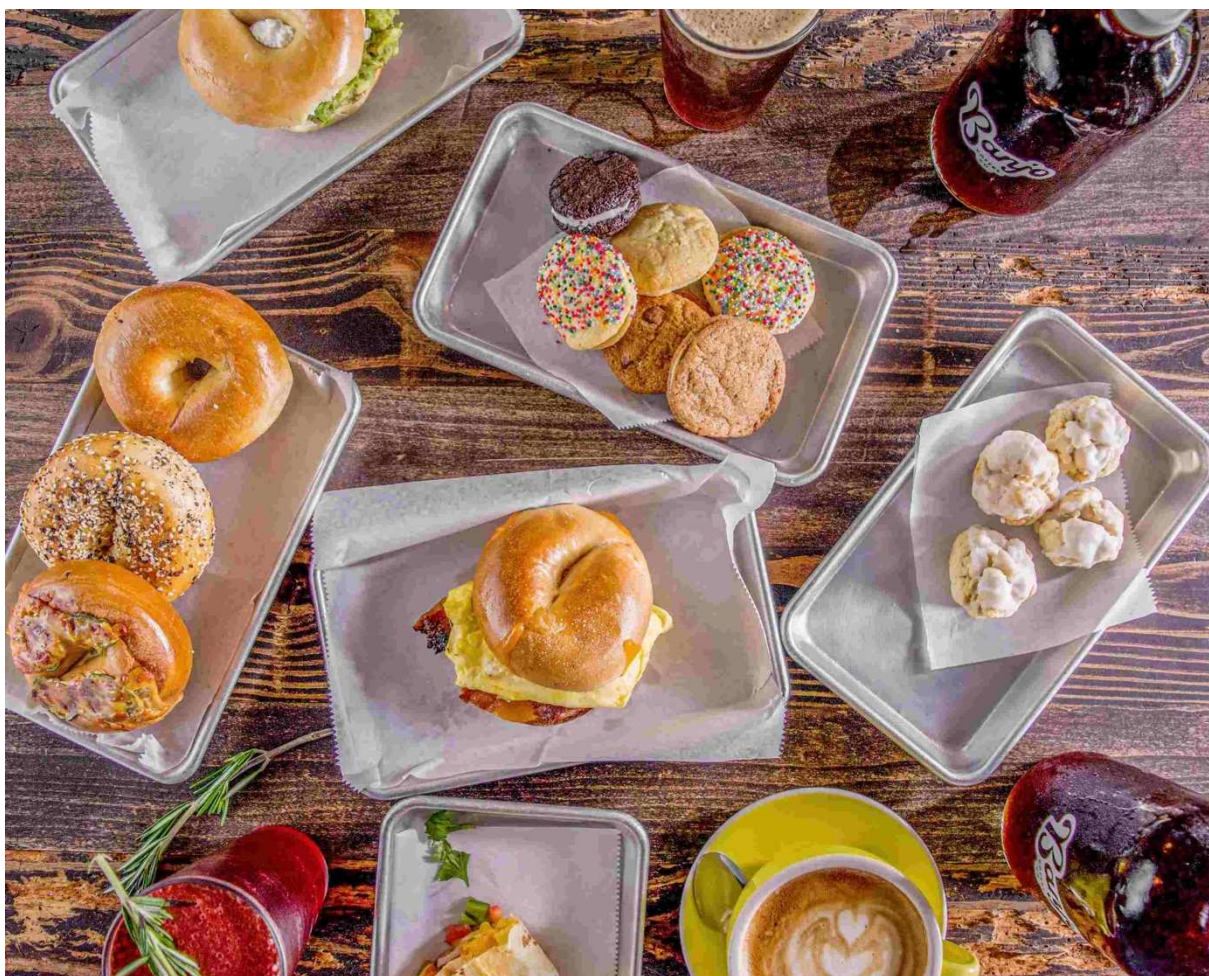

100% ORGANIC & FAIR TRADE COFFEE.....COLD BREW MADE BY US THREE BLOCKS AWAYPASTRIES MADE IN-HOUSE.....LOCALLY SOURCED INGREDIENTSHYPER LOCAL GOODSCOFFEE TRAILER NOW BOOKING OUT

<https://www.banjocoffee.com/home-delivery>
Accessed 8/25/2022