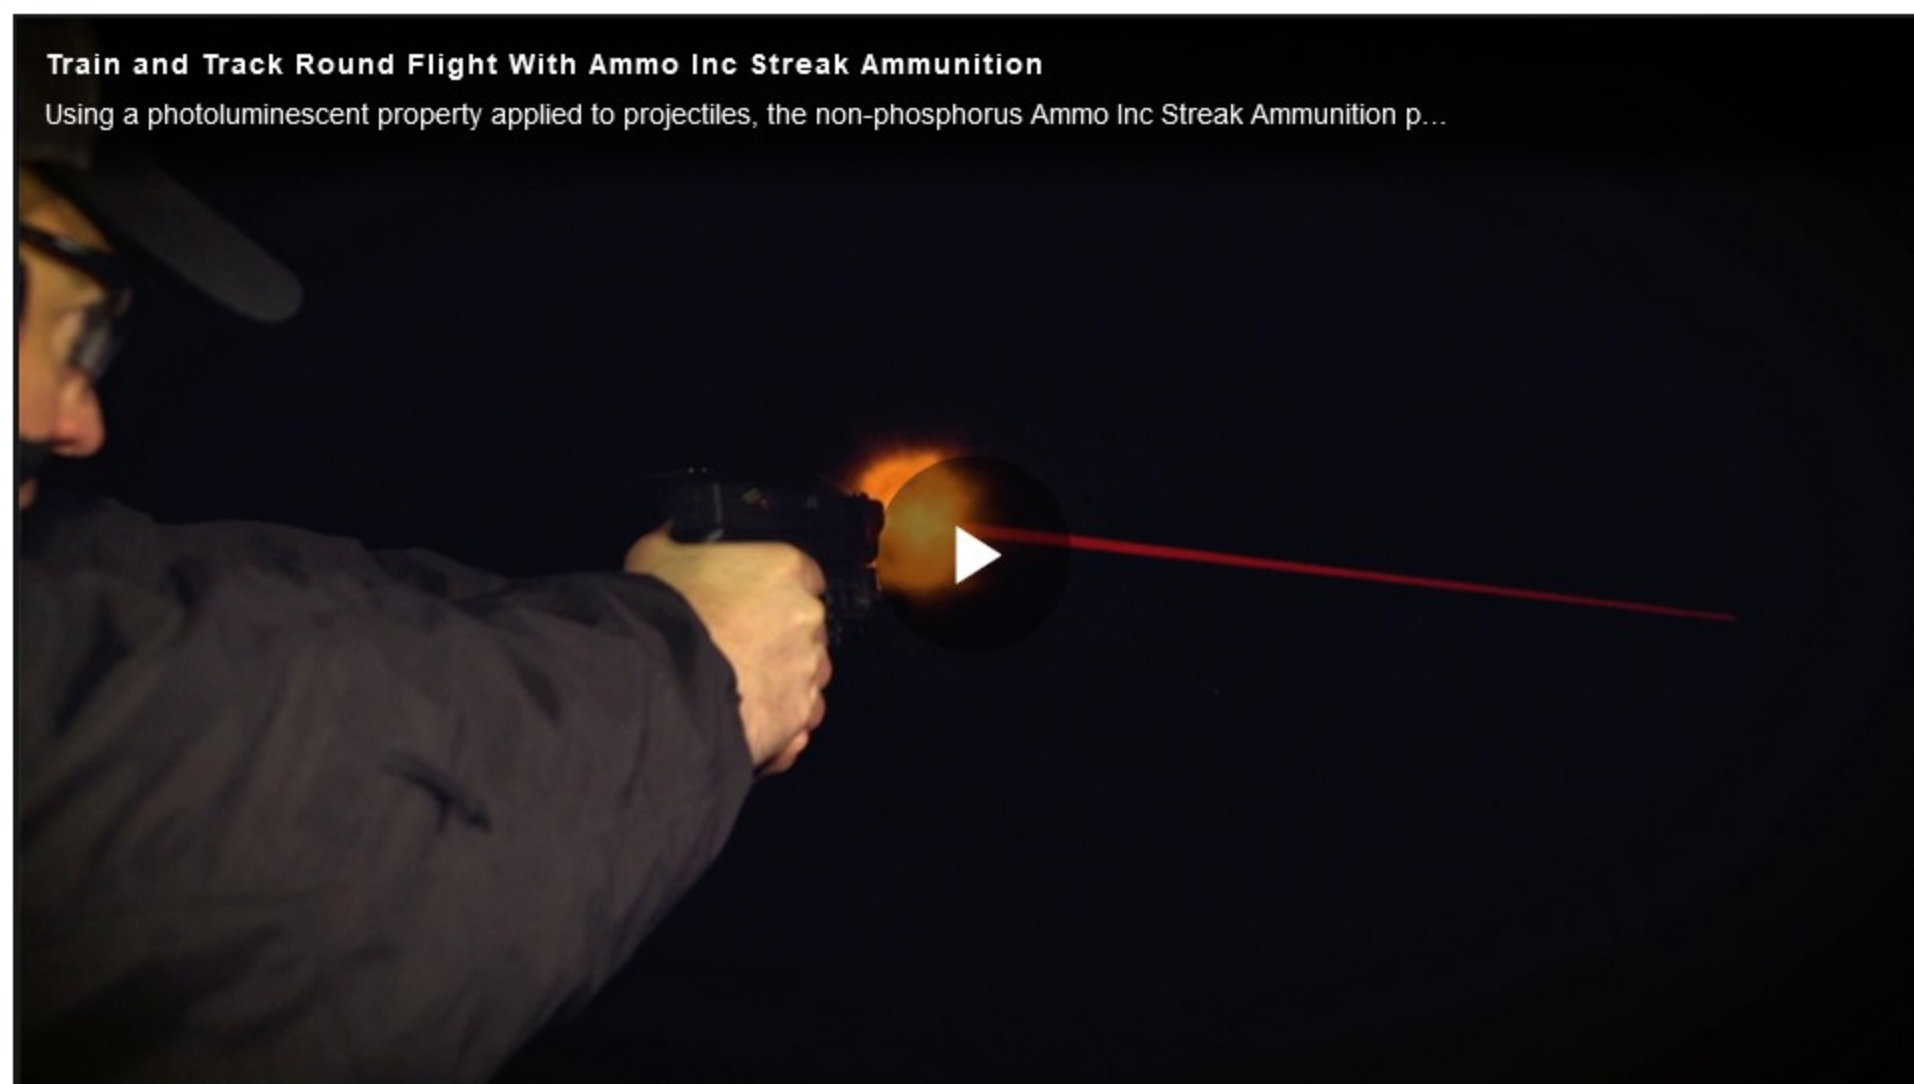

DESCRIPTION

Ammo, Inc. STREAK Visual Ammunition's exclusive and patented technology allows the shooter to visually see the projectile's path towards its target. STREAK rounds are non-incendiary, meaning they don't generate heat and thus are safe to use in environments where traditional tracers are prohibited and can be a serious fire hazard. The results are game-changing in many aspects for the consumer, law enforcement and military. For indoor range use and nighttime shooting.