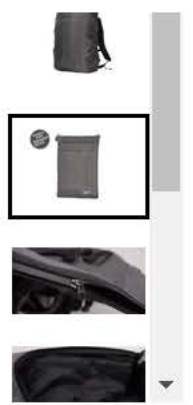

All summer products are in but selling out fast with limited inventory. Act quick to secure your size. Free shipping over $50.

Currency USD ▾

Search | Log in | Create account | 0 Cart $0 USD

ADD TO CART

BUY IT NOW

Hab™ LIFETIME WARRANTY

30L-45L Everyday Convertible Backpack

AIRSPACE™ BALLISTIC 600D SHELL
(THERMO-BONDED/RIP STOP/FIBER INFUSED)
DURABLE HF WELDING CONSTRUCTION
HIGH DENSITY NYLON WEBBING

Recomendar 1 | Compartir | Tweet | Save 2

- WATER AND WEATHER PROOF
- 30 LITER
- EXPANDABLE 45 LITER CONVERSION
- REMOVABLE PADDED ELECTRONIC (LAPTOP)
- OPTIONAL INTERNAL GEAR BAGS (WITH SNAPS) *SOLD SEPERATE*
- HEAVY DUTY PREMIUM YKK ZIPPERS
- HIGH DENSITY YKK PLASTIC INJECTION
- STOW AWAY LUMBAR SUPPORT WAIST STRAPS
- DUAL WELDED SIDE POCKETS
- 3D HIGH DENSITY PADDED SHOULDER STRAPS
- 2D VENTILATED BACK PANELS