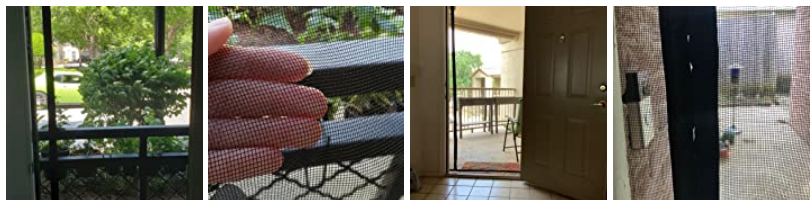

Reviews with images

[See all customer images](#)

Top reviews

Top reviews from the United States

Cattleya T.

★★★★★ Great price great quality

Reviewed in the United States on April 26, 2019

Size: Fit Door Size 38 x 82 Inch | Color: Black | **Verified Purchase** | **Early Reviewer Rewards** (What's this?)

So much better than expected. Very easy to install and fits my apartment door perfectly. Adhesion is also very good, it survived through 2 tornadoes warnings. Great price too! The quality seems great, not cheap at all.

51 people found this helpful

Helpful | Report abuse