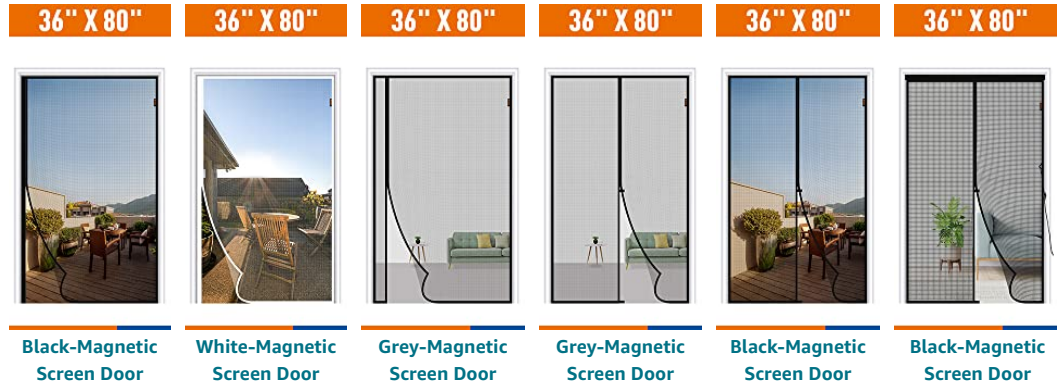

Easy Installation with Hook Tape

The side opening screen door can broaden your view and keep your room well-ventilated and well-lighted to the greatest extent. It comes with a full-frame adhesive hook strip, thumbtacks and a manual, making the installation super easy.