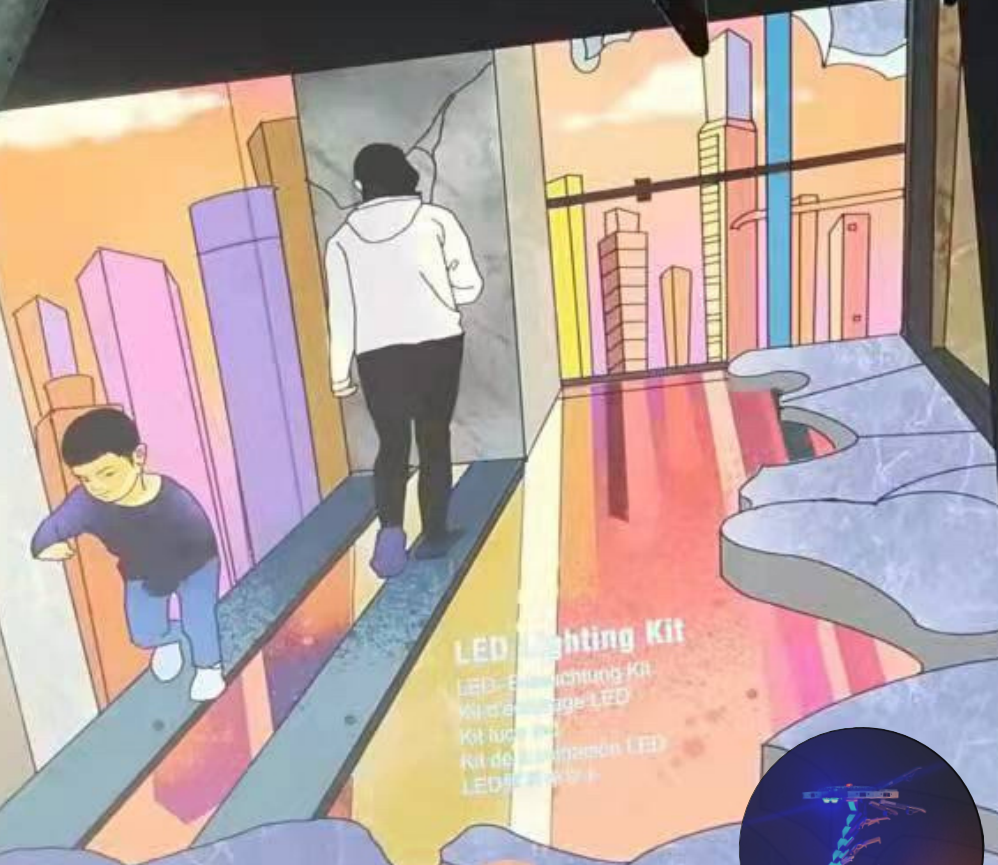

REGO DESIGN

LED Lighting Kit  
LED-Beleuchtung Kit  
Kit de éclairage LED  
Kit de iluminación LED  
LED Lighting Kit

Warning:  
Choking hazard.  
Small parts.

Achtung:  
Erstickungsgefahr.  
Kleine Teile.