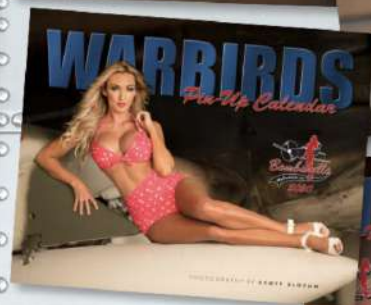

1974 Dodge Challenger

BLUE BY YOU

JANUARY

Sun	Mon	Tues	Wed	Thu	Fri	Sat
1	2	3	4	5	6	7
8	9	10	11	12	13	14
15	16	17	18	19	20	21
22	23	24	25	26	27	28
29	30	31				

Model: Hope

BOMBHELLS FINE ART GALLERY