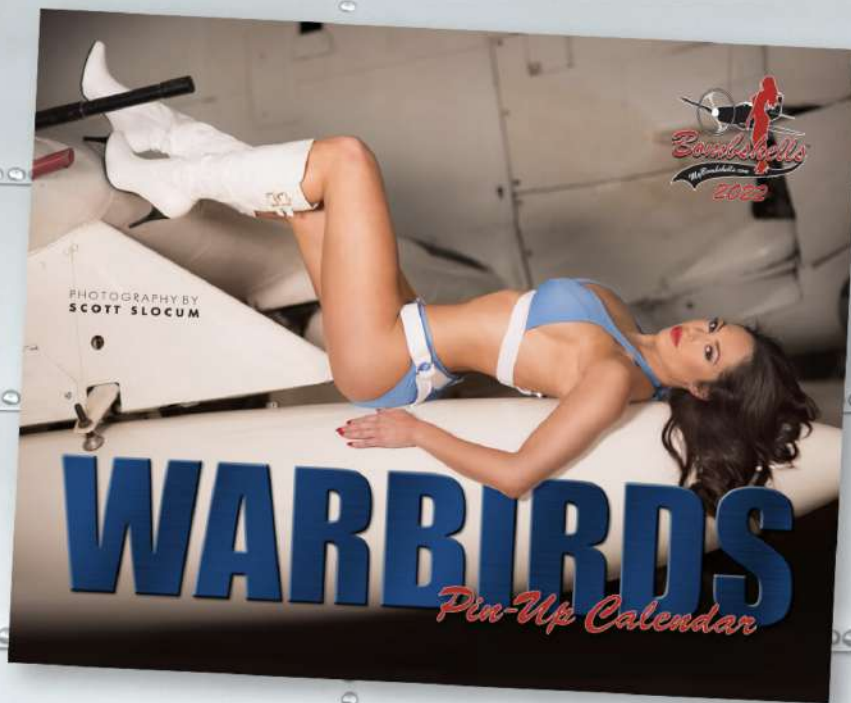

1974 Dodge Challenger

BLUE BY YOU

JANUARY

Sun	Mon	Tues	Wed	Thu	Fri	Sat
1	2	3	4	5	6	7
8	9	10	11	12	13	14
15	16	17	18	19	20	21
22	23	24	25	26	27	28
29	30	31				

Model: Hope

BOMBHELLS FINE ART GALLERY