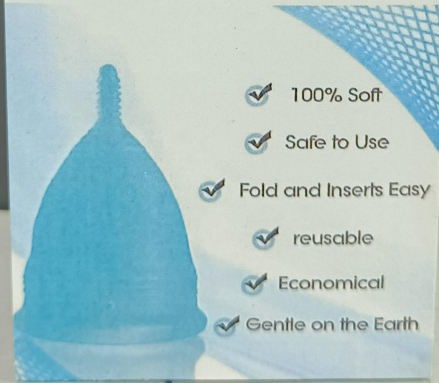

Etiin

Menstrual cups

- ✓ 100% Soft
- ✓ Safe to Use
- ✓ Fold and Inserts Easy
- ✓ reusable
- ✓ Economical
- ✓ Gentle on the Earth

Etiin

Menstrual cups

- ✓ 100% Soft
- ✓ Safe to Use
- ✓ Fold and Inserts Easy
- ✓ reusable
- ✓ Economical
- ✓ Gentle on the Earth