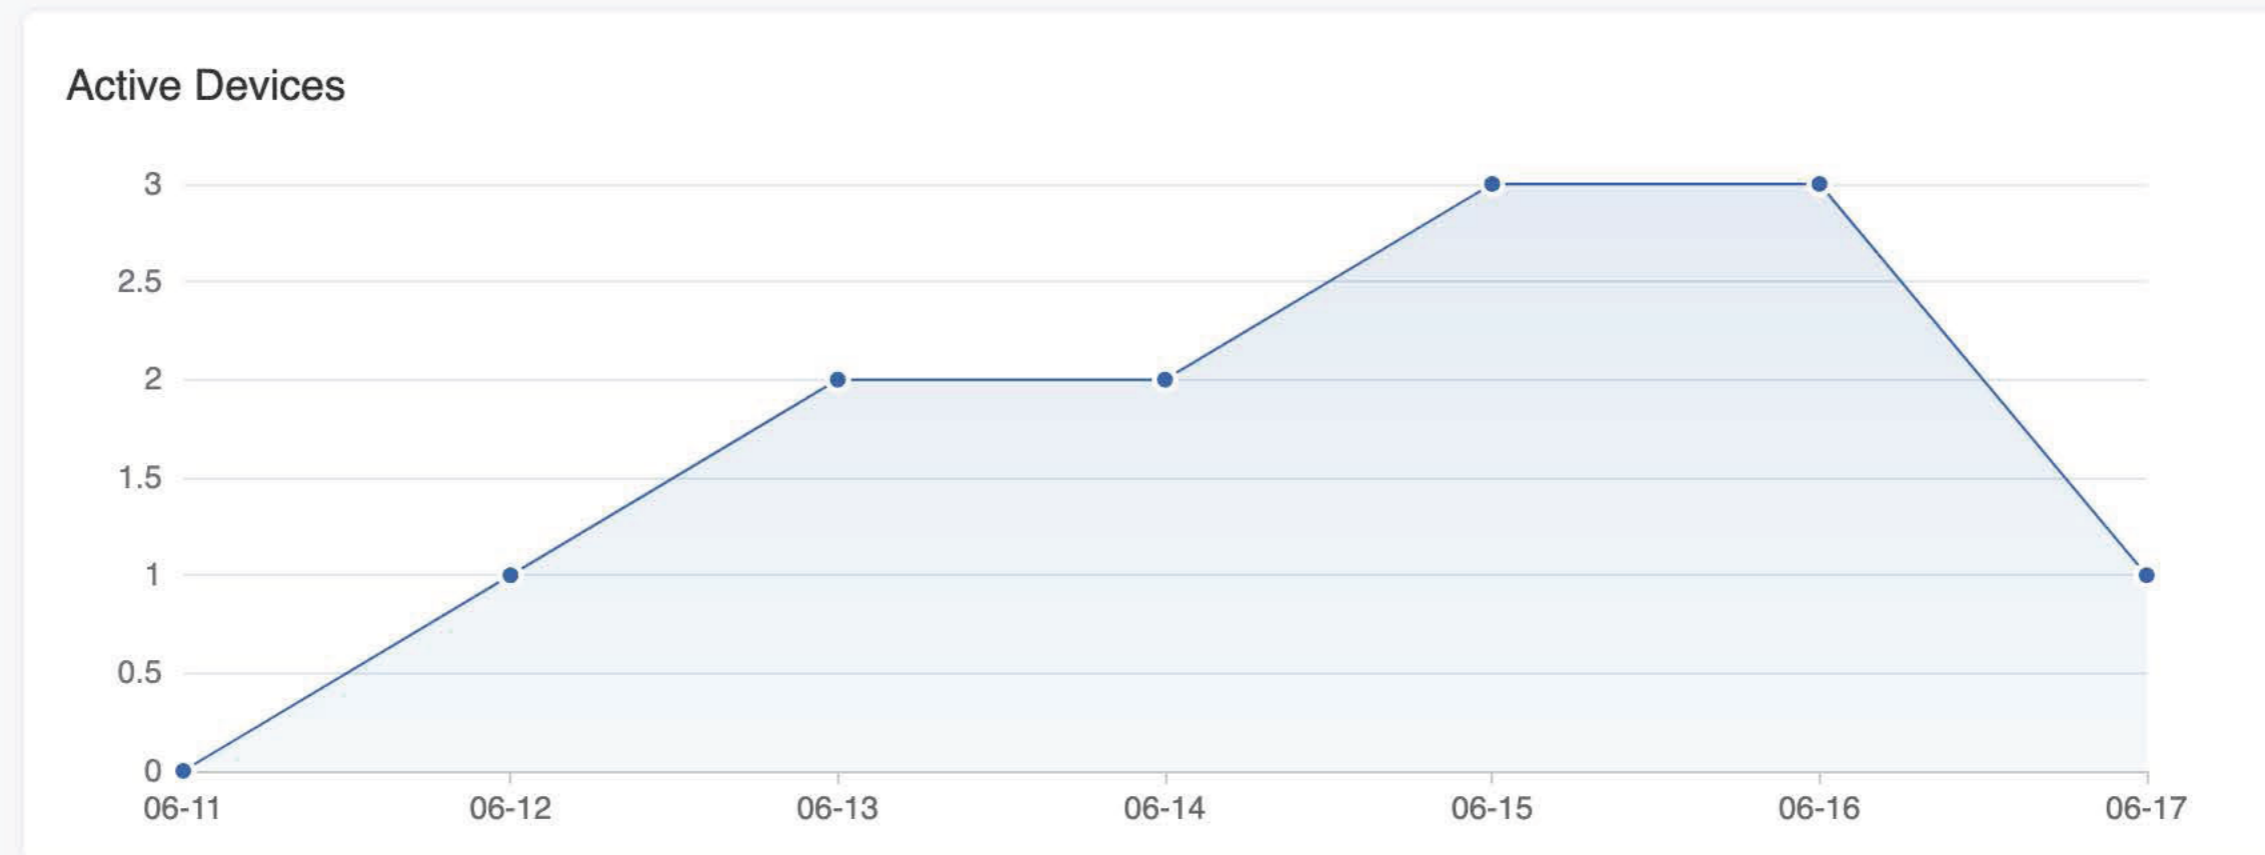

OVERVIEW

June 17, 2022

APPS THROUGH

20

APIS THROUGH

276

VISITS THROUGH

2,974

ALERTS THROUGH

4

Realtime

Updating live

1 Active Devices ↓ 66.67%

21171 Total Devices ↑ 0.01%

3 New Devices ↓ 66.67%

SERVER STATUS

Log Summary

- Dashboard
- Access Log
- Log Summary
- Log Analysis
- Log Report

Summary Data Result

Name	Value
Visit Count	0
Avg. Gateway Used Time (ms)	0
Avg. Token Check Used Time (ms)	0
Avg. 3rd Service Used Time (ms)	0
Avg. Total Time (ms)	0
Device Count	0

Analysis By:

All	All	Analysis
-----	-----	-----------------

Log Report

Hint : Default queries for the last 1 month

Request Date From Request Date To **SEARCH**

Summary Data

Name	Value
Total API Requests	2974
Total Successful	2773
Total Failed	175
Total Error	26
Response Time	145.27
Active Devices	8