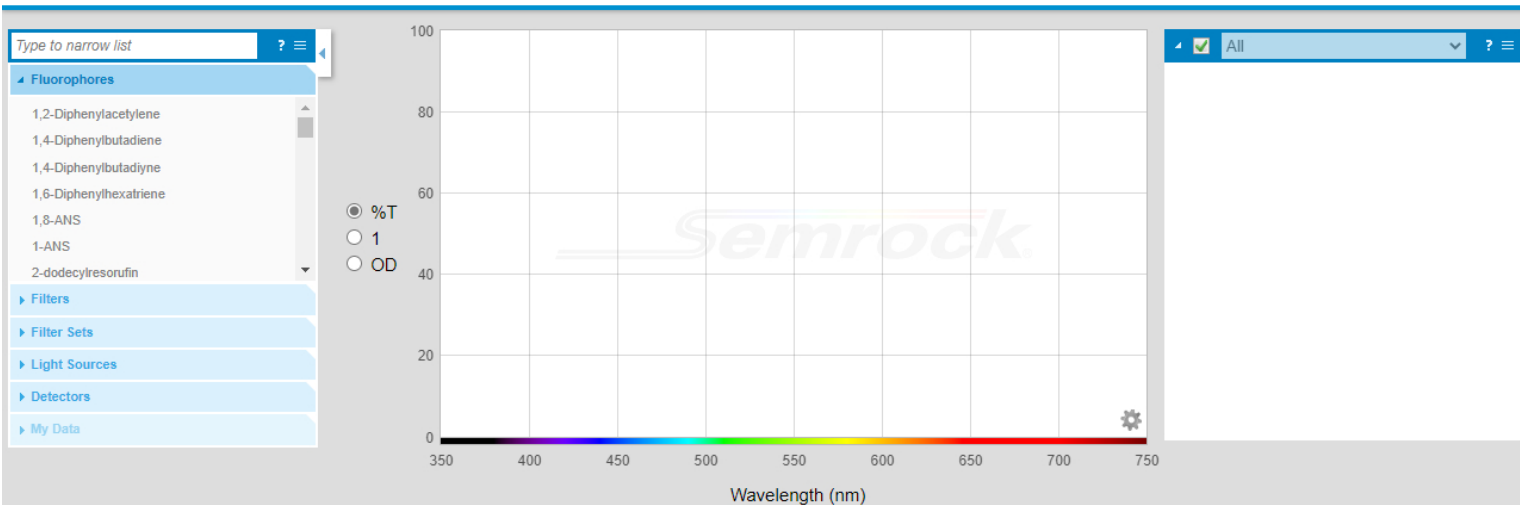

SearchLight™

Open Save Save As Share Export Print

Quantitatively evaluate your system here:

[Compare System Calculator](#)

Semrock is a part of IDEX Health & Science, LLC.

Intelligent Solutions for Life

Don't have an account? Register for the SearchLight Spectra Viewer  
Can't find your fluorophore? Email [SearchLight@idexcorp.com](mailto:SearchLight@idexcorp.com)  
Need help? Click to learn about SearchLight