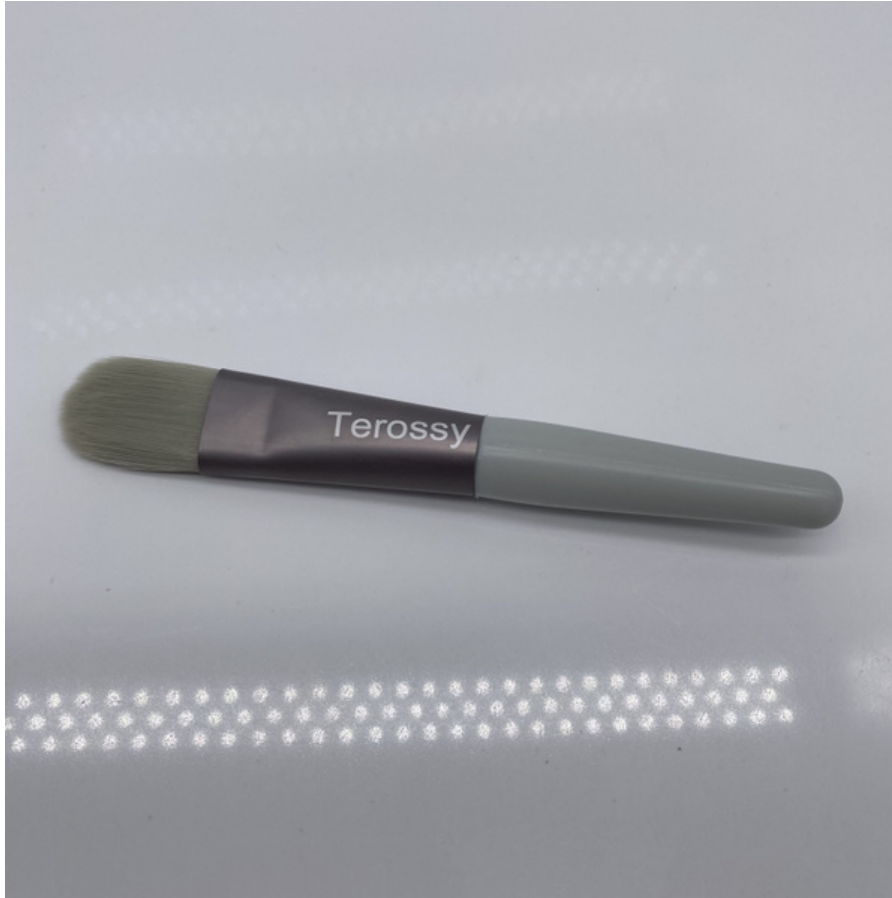

What do you want to find?

Search

Top Features

- ★ Popular
- 👉 Express
- ⚡ Blitz Buy
- 🕒 Recent
- ✅ Brands
- 🗂 Categories

Overview

Related

Terossy Portable Face Skin Care Beauty Tool Fan-Shaped Cosmetic Brushes

\$11

4 interest-free payments of \$2.75 with Klarna. [Learn more](#)

Size:

10cm

Color:

White

Only 30 left!

Buy

Search What do you want to find? Search

Top Features

- ★ Popular
- Express
- 🚀 Blitz Buy
- 🕒 Recent
- ✅ Brands
- 🗂️ Categories

Description

Terossy Portable Face Skin Care Beauty Tool Fan-Shaped Cosmetic Brushes  
 Origin : CN(Origin)  
 Quantity : 1pc  
 Size : 10cm  
 Brush Material : Wool Fiber  
 Model Number : CBD03032  
 Handle Material : Wood  
 Item Type : Cosmetic Brushes  
 Colour : White  
 Note:  
 Please make sure it is the size of the brush you need before buying(mini brush).  
 Due to the difference between different monitors, the pictures may not reflect the actual color of the item.  
 Compare the detail sizes with yours, please allow 1-3cm error, due to manual measurement.  
 Thanks for your understandings.