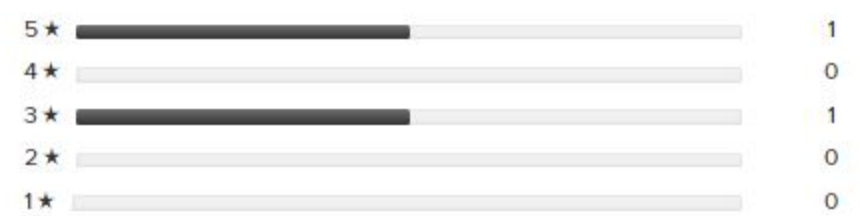

ADD TO CART

Availability: This item is currently not available

- 1 +

\$279.95

Not Eligible for Discounts or Promotions

ADD TO CART

Availability: This item is currently not available

- Specifications +
- Sizing +

Write a review

Reviews

Rating Snapshot

Select a row below to filter reviews.

Average Customer Ratings

1-2 of 2 Reviews

Sort by: Highest to Lowest Rating

★★★★★ Anonymous · 3 years ago