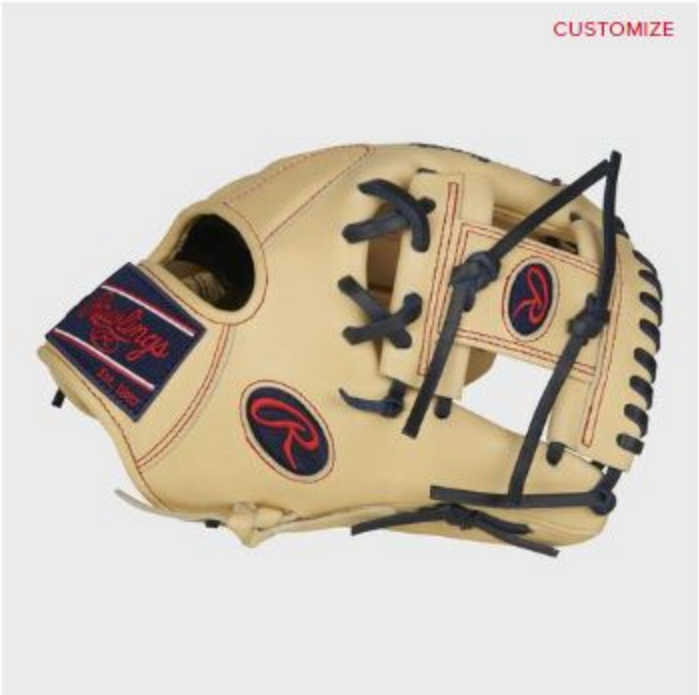

Recommends this product X No

Helpful? Yes - 0 No - 1 Report

You May Also Like

Heart of the Hide Custom Glove
\$399.95
 ★★★★★

2022 11.25-Inch HOH R2G ContoUR Fit Infield Glove
\$299.95
 ★★★★★

2021 Pro Preferred 11.5-Inch I-Web Glove
\$379.95
 ★★★★★