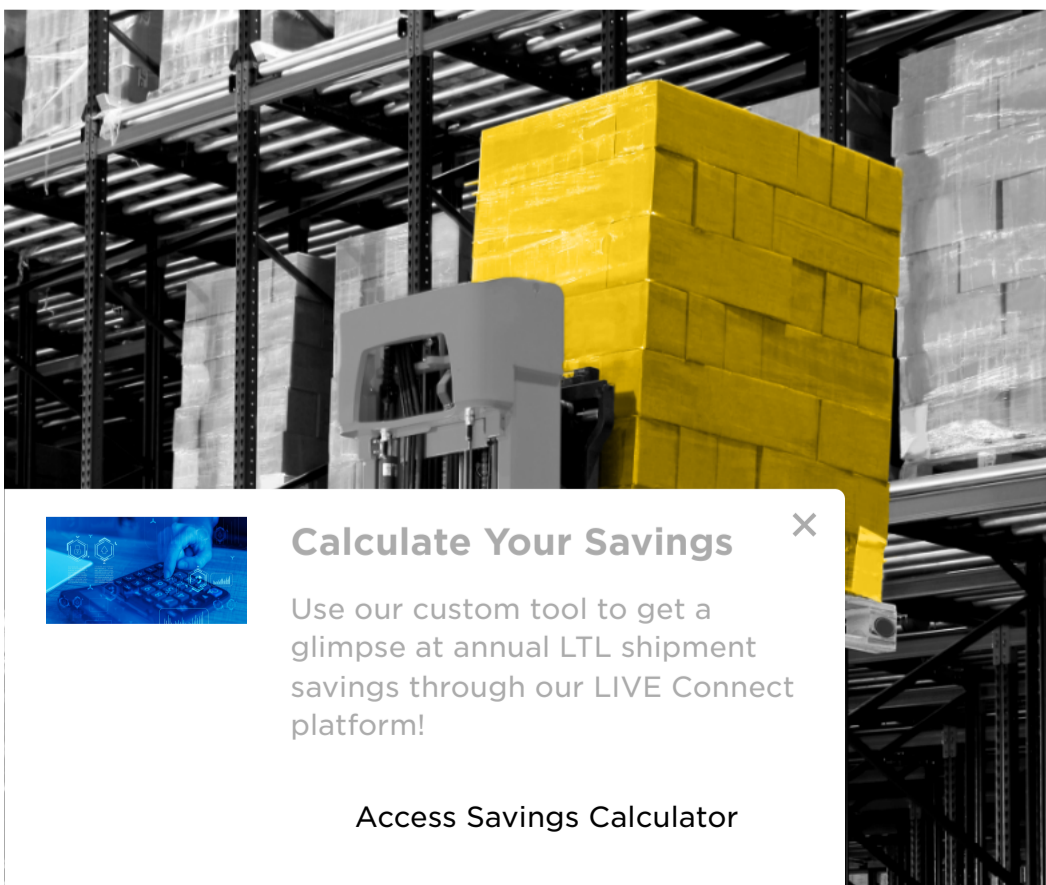

We provide three times more LTL carrier connections than any other service, allowing customers to make informed decisions that positively affect the bottom line.

Create customer-focused solutions

Our connectivity solutions make it easy to stay informed, compete and win.

Calculate Your Savings

Use our custom tool to get a glimpse at annual LTL shipment savings through our LIVE Connect platform!

[Access Savings Calculator](#)

Let me know if you have any questions! I'm here to help!