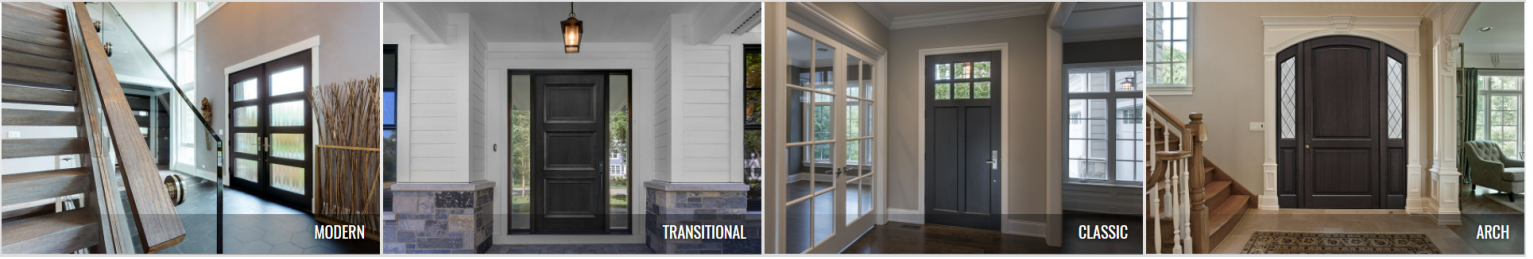

EUROTECH™ (EURO TECHNOLOGY) WOOD ENTRY DOORS