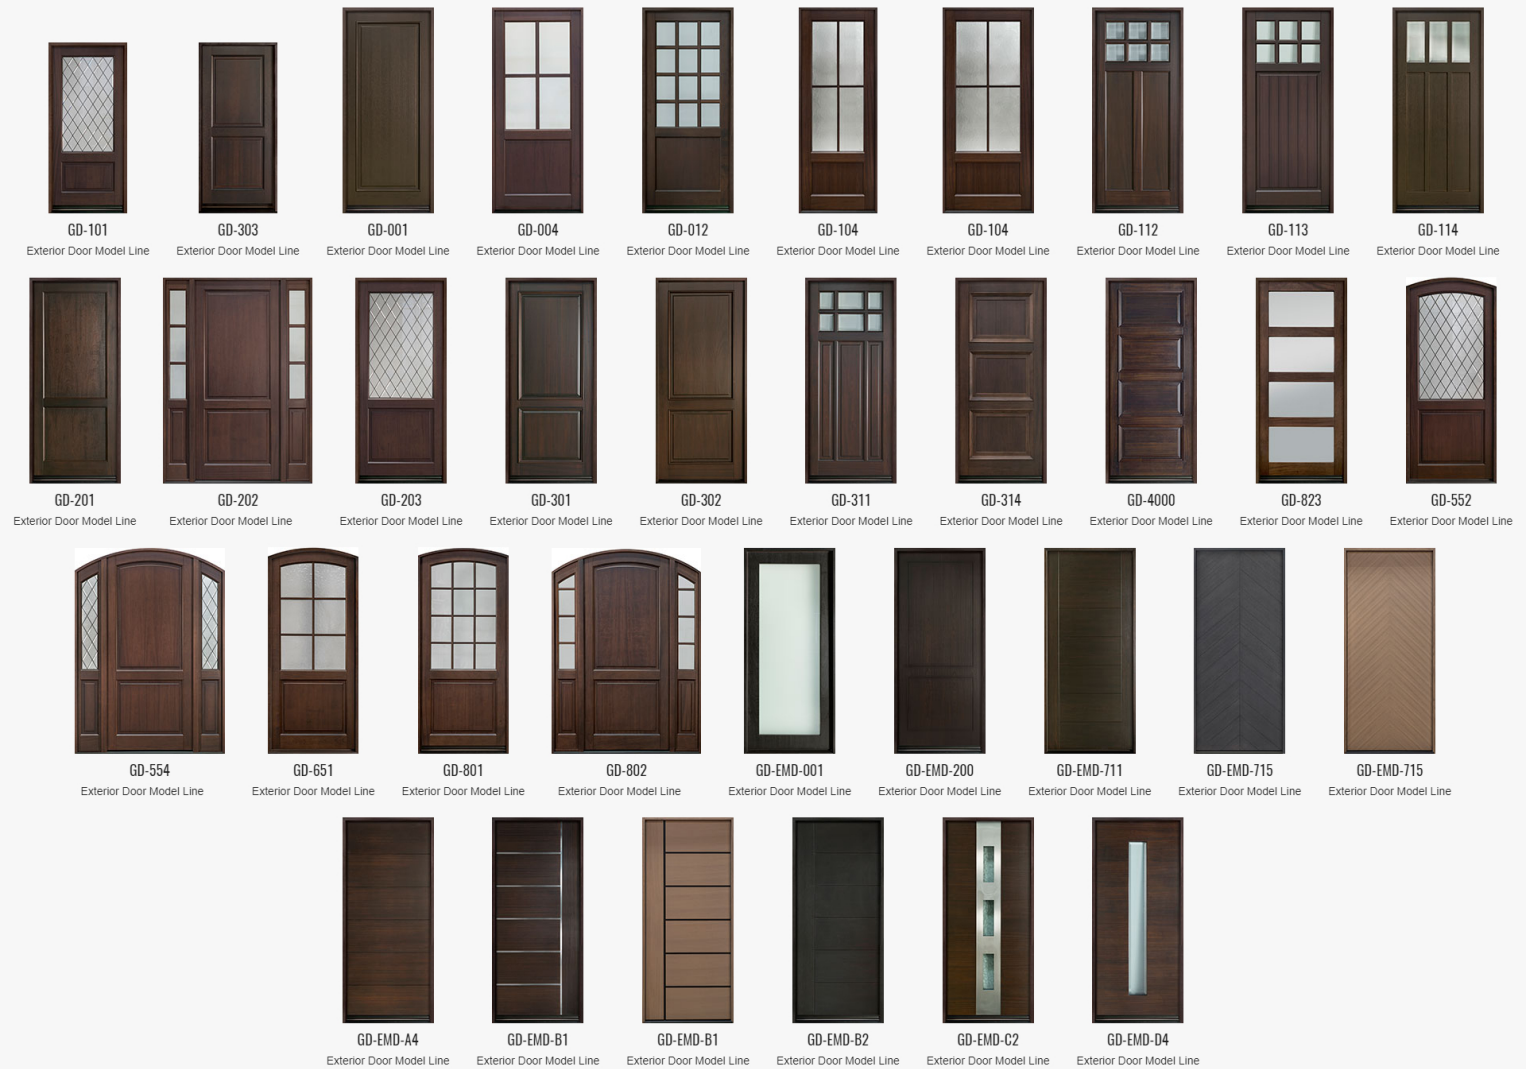

MODELS - Glenview Doors® Wood Entry Doors, EuroTech™

SELECT FRONT DOOR MODEL TO VIEW MORE DESIGNS