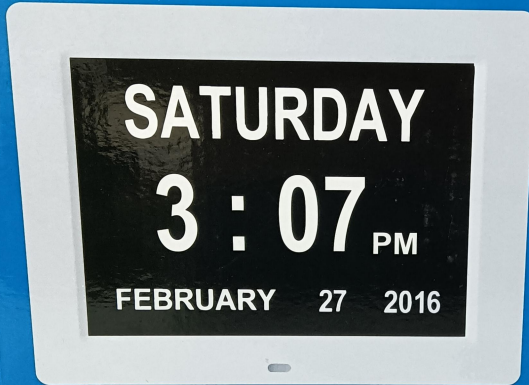

## Clocks

Easy to Read

8" DIGITAL  
CLOCK

TMC

- Easy Set-Up
- Wall Mountable
- Auto Night Dimmer
- High Viewing Angle
- 8 Languages

DIGITAL CALENDAR DAY/CLOCK  
TV L-301  
Made in China

 Easy to Read

# 8" DIGITAL CLOCK

Easy Set-Up

Wall Mountable

Auto Night Dimmer

High Viewing Angle

8 Languages