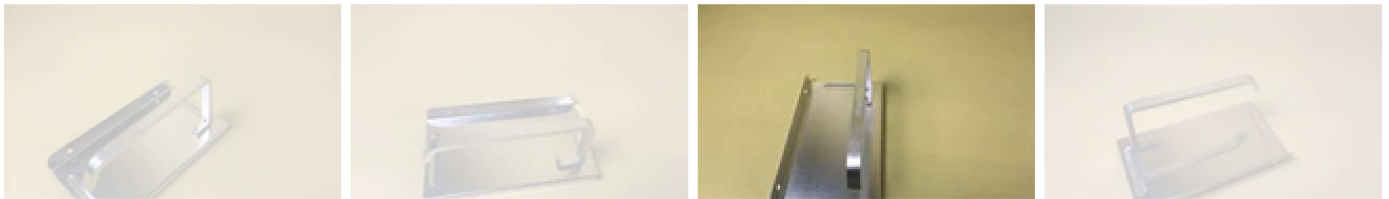

Home > Atafola Toilet tissue holders Self Adhesive Toilet Paper Holder (Sturdy Improve) Holds Mega Rolls Toilet Roll Holder Wall Mount No Drilling Holder SUS 304 Stainless Steel for Bathroom

Atafola Toilet tissue holders Self Adhesive Toilet Paper Holder (Sturdy Improve) Holds Mega Rolls Toilet Roll Holder Wall Mount No Drilling Holder SUS 304 Stainless Steel for Bathroom

\$12.99

Product Introduction: Easy to Install: Clean the wall surface and dry it, then tear off the protective film and installed vertically or horizontally (left or right) under the cabinet or stick...

The professional internal structure design ensures that the bathroom toilet paper holder is firmly installed on the wall and prevents the toilet paper holder from rotating. It is more convenient to use without any worries.

Moden Elegant Looking: Silver bathroom tissue holder is compact design, brushed nickel finish, easy to pull paper towels and replace roll. Freestanding toilet paper rack suitable for washroom, living room, lavatory, restroom, closet door, travel, camping, rv, etc.