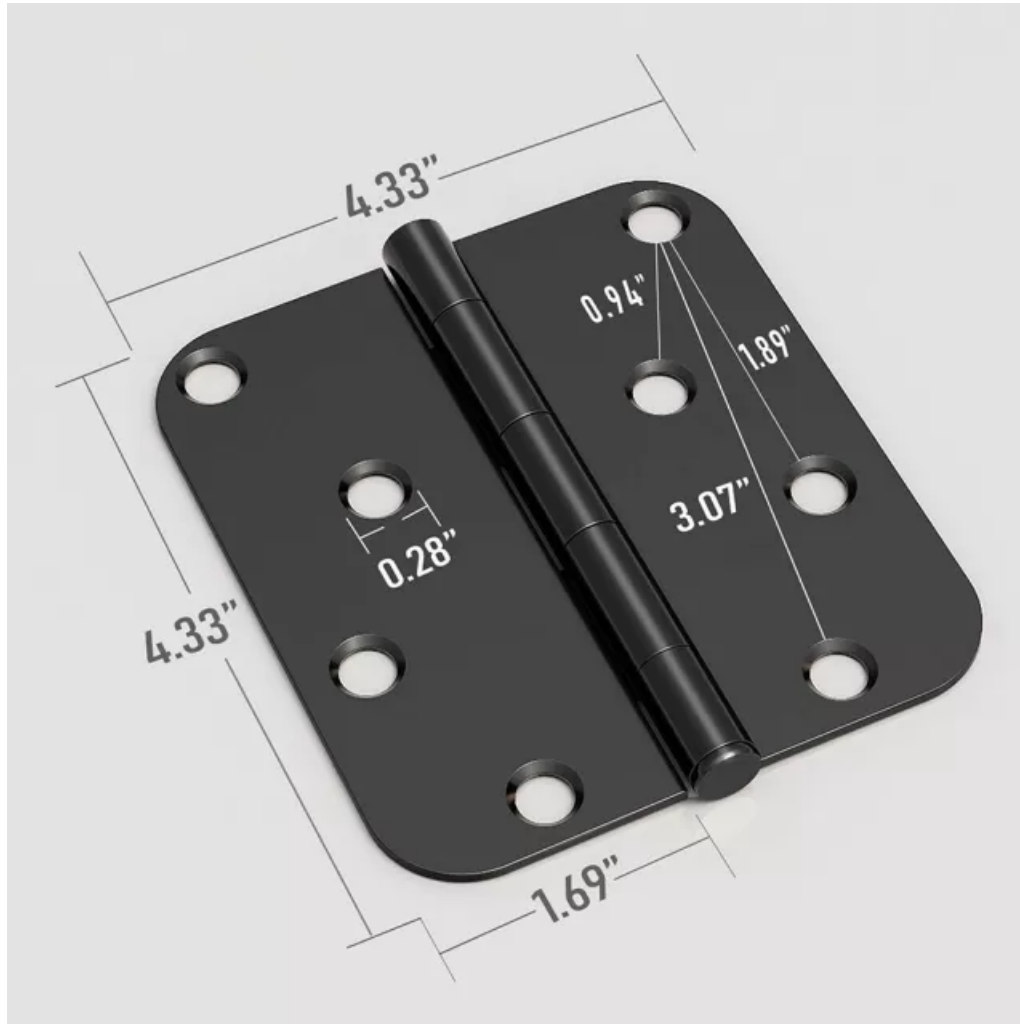

♥ Add to Favorites

Product Description

Manufacturer: JGWBYSJ

Date First Available: March 24, 2022

Material: Metal

Style: Hinges

Finish Type: Black

Mounting Type: Door Mount

► **QUICK AND EASY INSTALL**

Install your hinges in a flash. These hinges are headache-free to install. All you need is a door and a tool set!

► **SPECIFICATIONS**

Size: 4 inch X 4 inch; Corners: 5/8 inch Radius; Finish: Black; Material: High-Grade Quality Metal.

► **APPLICATIONS**

These hinges could be mounted on shed windows, shed hardware, shutters, skylights, vents, flower boxes, etc. for all kinds of outdoor buildings such as sheds, playhouses, animal shelters and more.

► **DURABLE USE**