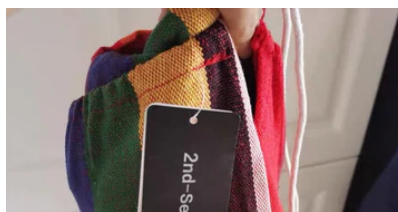

Product Details

Brand MKZIUI

Package Dimensions 2.37 x 2.37 x 4.13 inches

Item Weight 1.09 ounces

Date First Available March 28, 2022

YOU MAY ALSO LIKE

QZTYTY- Car Neck Pillow, Softness Car Headrest Pillow for Driving with Adjustable Strap, Comfortable Ergonomic Design
\$16.00