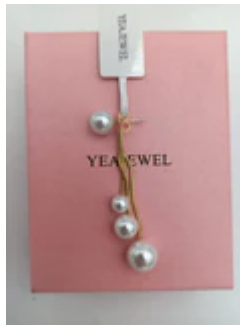

CREATE AN ACCOUNT

Home > YEAJEWEL Simulated Pearl Drop E...

YEAJEWEL SIMULATED PEARL DROP EARRINGS FOR WOMEN 3 CHAIN EARRINGS IVORY COLOR

\$8⁹⁹

Quantity

-	1	+
---	---	---

 [ADD TO CART](#)

[BUY IT NOW](#)

Made of Simulated Pearl, this jewelry shines with grace and beauty.

Simulated Pearl Color: Ivory Color;
Earring Length: 2.5in, Earring Width: 0.6in; Each Earring Weight: 2.5g

Suitable for daily wear, ball, party, anniversary, prom, graduation, birthday or any special occasions.