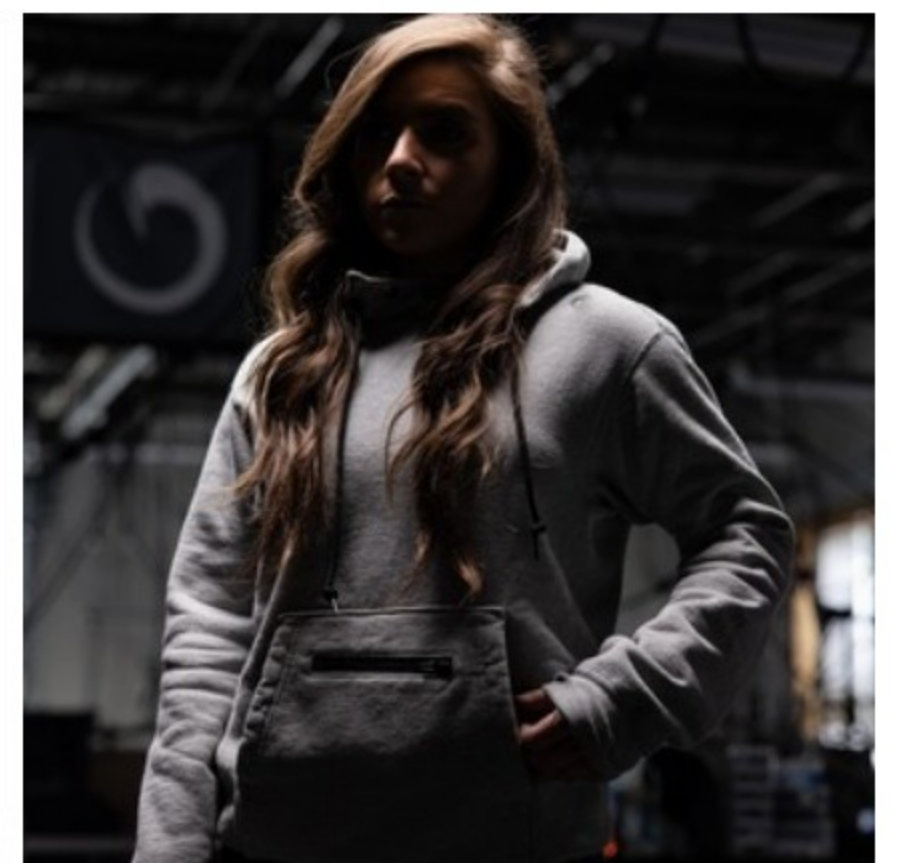

★★★★★

THE HEAVY CREWNECK - ASH
\$114.00

★★★★★

THE HEAVY CREWNECK - CARBON
\$114.00

★★★★★

THE HEAVY HOODIE - ASH
\$124.00

★★★★★

THE HEAVY HOODIE - CARBON
\$124.00