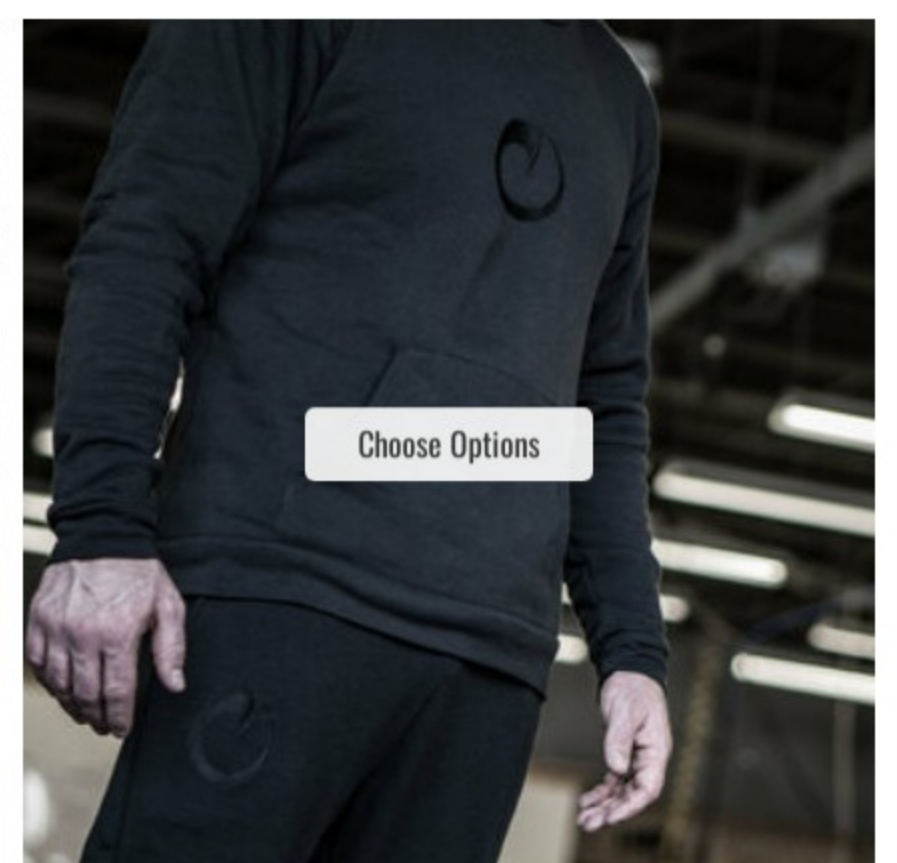

DNA - T SHIRT
$29.99

★★★★★

BLACKOUT HOODIE
$58.00