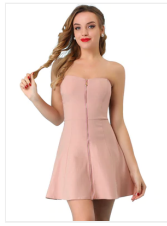

A Line Cot...
$27.00