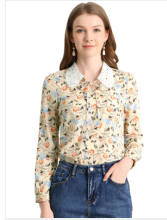

Fit & Size

Size	Bust	Shoulder	Length
XS	35 7/8	13 1/4	19 1/4
S	37 3/4	13 3/4	19 5/8
M	39 3/4	14 1/4	20 1/8
L	42 7/8	15	20 1/2
XL	46 1/8	15 5/8	20 7/8

Product Description

This ruffle floral print blouse will brighten your wardrobe. It features a tie waist and v neck, which adds to your fashion look.

Asymmetri...

Chiffon Blo...

Comfortabl...

Comfortabl...

\$21.00

Casual Pri...

\$16.00

\$34.00

4 Way Stre...

\$24.00

\$21.00

Airy A Line...

\$19.00

\$28.00

Casual Ke...

\$20.00