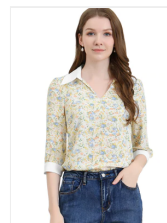

Fit & Size

Size	Bust	Shoulder	Length
XS	35 7/8	13 1/4	19 1/4
S	37 3/4	13 3/4	19 5/8
M	39 3/4	14 1/4	20 1/8
L	42 7/8	15	20 1/2
XL	46 1/8	15 5/8	20 7/8

Product Description

This ruffle floral print blouse will brighten your wardrobe. It features a tie waist and v neck, which adds to your fashion look.

[Show More](#) v

You May Also Like

Basic V Ne...
\$24.00

Cold Shoul...
\$20.00

Chambray ...
\$21.00

8775 Ladie...
\$14.00

Comfortabl...
\$26.00

Airy H Line...

Asymmetri...

Chiffon Blo...

Comfortabl...

Comfortabl...

\$21.00

Casual Pri...

\$16.00

\$34.00