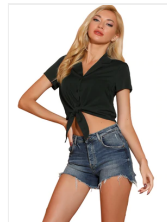

Fit & Size

Size	Bust	Shoulder	Length
XS	35 7/8	13 1/4	19 1/4
S	37 3/4	13 3/4	19 5/8
M	39 3/4	14 1/4	20 1/8
L	42 7/8	15	20 1/2
XL	46 1/8	15 5/8	20 7/8

Product Description

This ruffle floral print blouse will brighten your wardrobe. It features a tie waist and v neck, which adds to your fashion look.

[Show More](#) v

You May Also Like

Basic V Ne...
\$24.00

Cold Shoul...
\$20.00

Chambray ...
\$21.00

8775 Ladie...
\$14.00

Comfortabl...
\$26.00

Airy H Line...

Asymmetri...

Chiffon Blo...

Comfortabl...

Comfortabl...

\$21.00

Casual Pri...

\$16.00

\$34.00