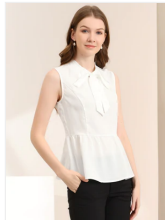

\$17.00

Chic Satin ...

\$24.00

Airy H Line...

\$19.00

A Line Ele...

\$17.09

4 Way Stre...

\$22.00

Airy H Line...

\$25.00

Chic Dip D...

\$18.00

Comfortabl...

\$26.00

Chiffon To...