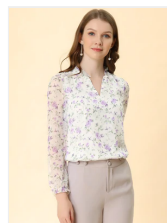

Fit & Size

Size	Bust	Shoulder	Length
XS	35 7/8	13 1/4	19 1/4
S	37 3/4	13 3/4	19 5/8
M	39 3/4	14 1/4	20 1/8
L	42 7/8	15	20 1/2
XL	46 1/8	15 5/8	20 7/8

Product Description

This ruffle floral print blouse will brighten your wardrobe. It features a tie waist and v neck, which adds to your fashion look.

[Show More](#) v

You May Also Like

Basic V Ne...
\$24.00

Cold Shoul...
\$20.00

Chambray ...
\$21.00

8775 Ladie...
\$14.00

Comfortabl...
\$26.00

Airy H Line...

Asymmetri...

Chiffon Blo...

Comfortabl...

Comfortabl...

\$21.00

Casual Pri...

\$16.00

\$34.00