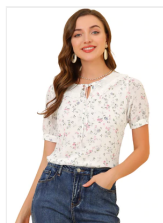

Fit & Size

Size	Bust	Shoulder	Length
XS	35 7/8	13 1/4	19 1/4
S	37 3/4	13 3/4	19 5/8
M	39 3/4	14 1/4	20 1/8
L	42 7/8	15	20 1/2
XL	46 1/8	15 5/8	20 7/8

Product Description

This ruffle floral print blouse will brighten your wardrobe. It features a tie waist and v neck, which adds to your fashion look.

[Show More](#) v

You May Also Like

Basic V Ne...
\$24.00

Cold Shoul...
\$20.00

Chambray ...
\$21.00

8775 Ladie...
\$14.00

Comfortabl...
\$26.00

Airy H Line...

Asymmetri...

Chiffon Blo...

Comfortabl...

Comfortabl...

\$21.00

Casual Pri...

\$16.00

\$34.00