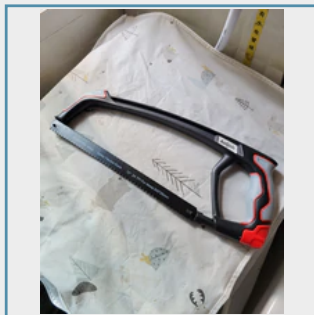

## Aeljinh Hand Saw,12-inch Hacksaw Frame Heavy Duty Adjustable 45/90 Angle,the Frame for Steel Pipe Cutting PVC Carpentry Woodworking

**\$35.00**

[Shipping](#) calculated at checkout.

Quantity

1

ADD TO CART

## Guaranteed SAFE Checkout

- **STORAGE PIPE FRAME:** This hand saw made of high quality aluminum alloy and high carbon steel tubular, thick, high hardness and durable .Heavy duty for durability. The square tubular beam can store extra blades.
- **QUICK CHANGE & ADJUSTABLE TENSION:** Screw down the adjustable knob at the bottom of the handle to quickly replace the saw blade. The knob also can adjust the tightness of the hacksaw frame according to your needs, for saving time and labor, and avoiding damage to the saw blade during use.
- **RUBBER HANDLE:** Ergonomically designed handle for security and comfortable cutting. Nonslip and soft rubber grips on the handle can reduce hand's fatigue, save your strength and improve work efficiency.
- **WIDE APPLICATION:** Widely used in construction, decoration, handicraft processing and outdoor activities. It can cut different materials with proper blades. Please note the saw blade is a consumable product. Please replace a new one when the teeth are worn.