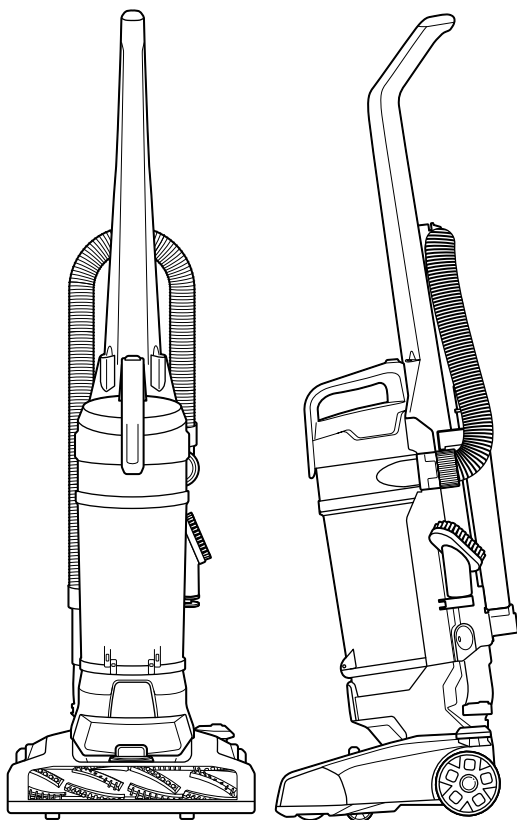

POWERFORCE[®] HELIX[™] Vacuum

USER GUIDE
2191 SERIES

Using the Specialized Tools

Dusting Brush

Extension Wand

Crevice Tool

Your new PowerForce™ Helix vacuum not only does a great job on your floors, it also comes with a complete set of accessory tools to make your above floor cleaning jobs easier. Just put your vacuum

in the upright position, pick the accessory tool that best fits your needs and attach it to the end of your hose. You're ready to clean base boards, curtains, upholstery and much more.

Parts & Supplies