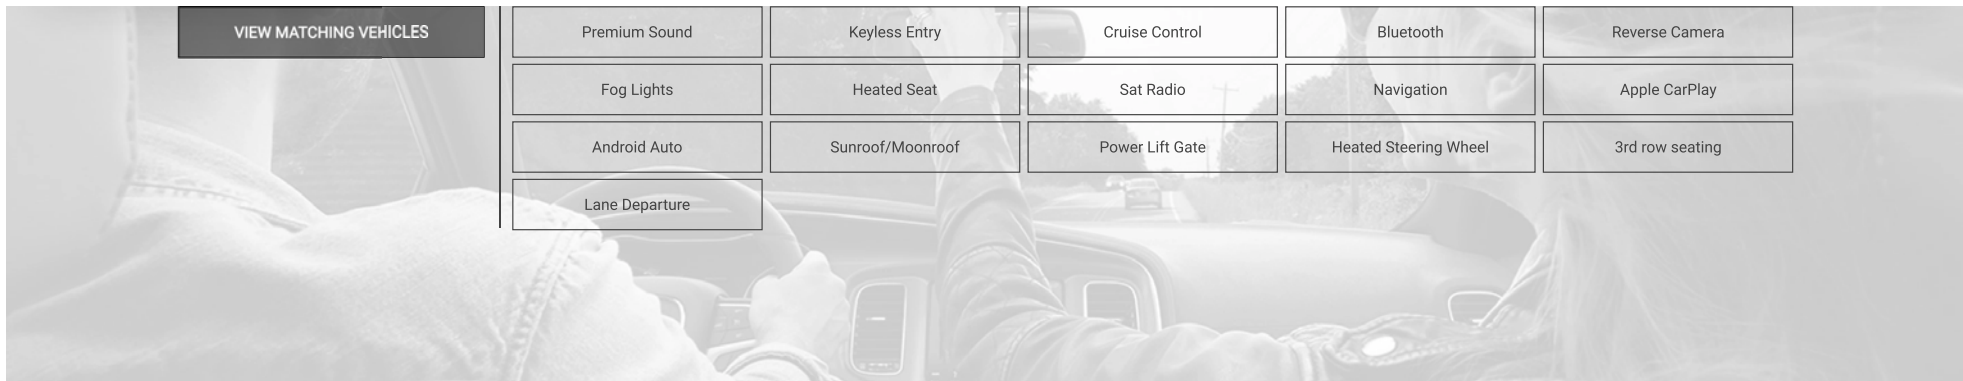

# 123

**Jessica**  
Volume Cars

I'm online and happy to help!  
How may I help you? 😊

Your message SMS ↗

Welcome to our Volume Cars Auto Group Site  
 Volume Cars is located in Des Plaines and Countryside, IL, near Chicago, IL.  
 Visit Countryside Mitsubishi in Countryside, IL for the 2021 or 2022 Mitsubishi.