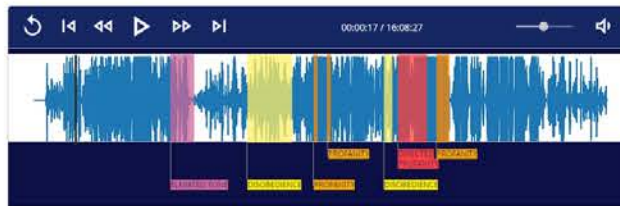

10x More Accurate Than a Human

Truleo automatically processes 1000s of body camera files in minutes.

90% REDUCTION IN VIDEO REVIEW TIME

80% REDUCTION IN STORAGE FEES

50% REDUCTION IN LIABILITY

RISK MANAGEMENT

Review the most volatile events of the day and address potential issues early and often

EVENT CLASSIFICATION