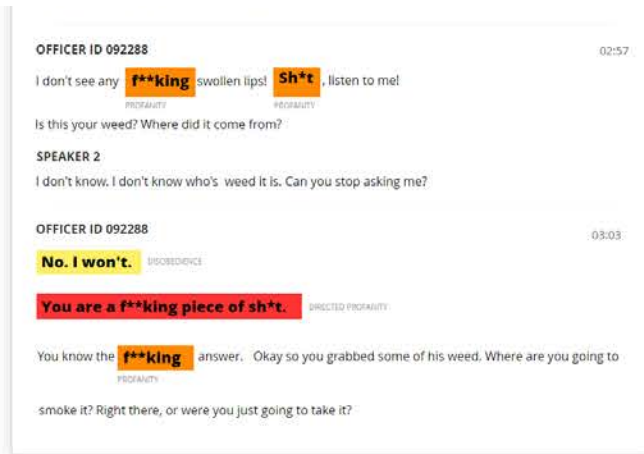

Locate risky language directly in audio playback mode.