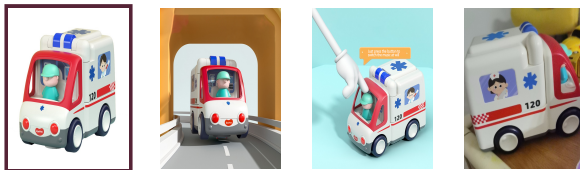

### ZaaYee Toy Cars, Children's Ambulance Toys, Electric Simulation Toy Cars, Role-Playing Toy Cars, Rescue Simulation Toys.

Price: **\$11.69**

#### PRODUCT DESCRIPTION

- Made of sturdy ABS material, feel comfortable and smooth, with smooth edges and no edges
- Long battery life, generally lasts 6-10 hours, no need to replace batteries frequently, and happiness does not pause
- There are two modes in Chinese and English, which can be switched at will, creating a bilingual environment for children and exercising language ability
- This toy car simulates the structure of a real ambulance and is equipped with simulated medical accessories, allowing children to have a deeper

< **Product Details** **Customer reviews** >

The image shows a toy ambulance with a white body, red accents, and a blue stripe. It has a driver figure wearing a green cap and a blue uniform. The ambulance has a blue star of life on its side and the number "120" on the side. The brand name "Zaayee" is visible on the front bumper.