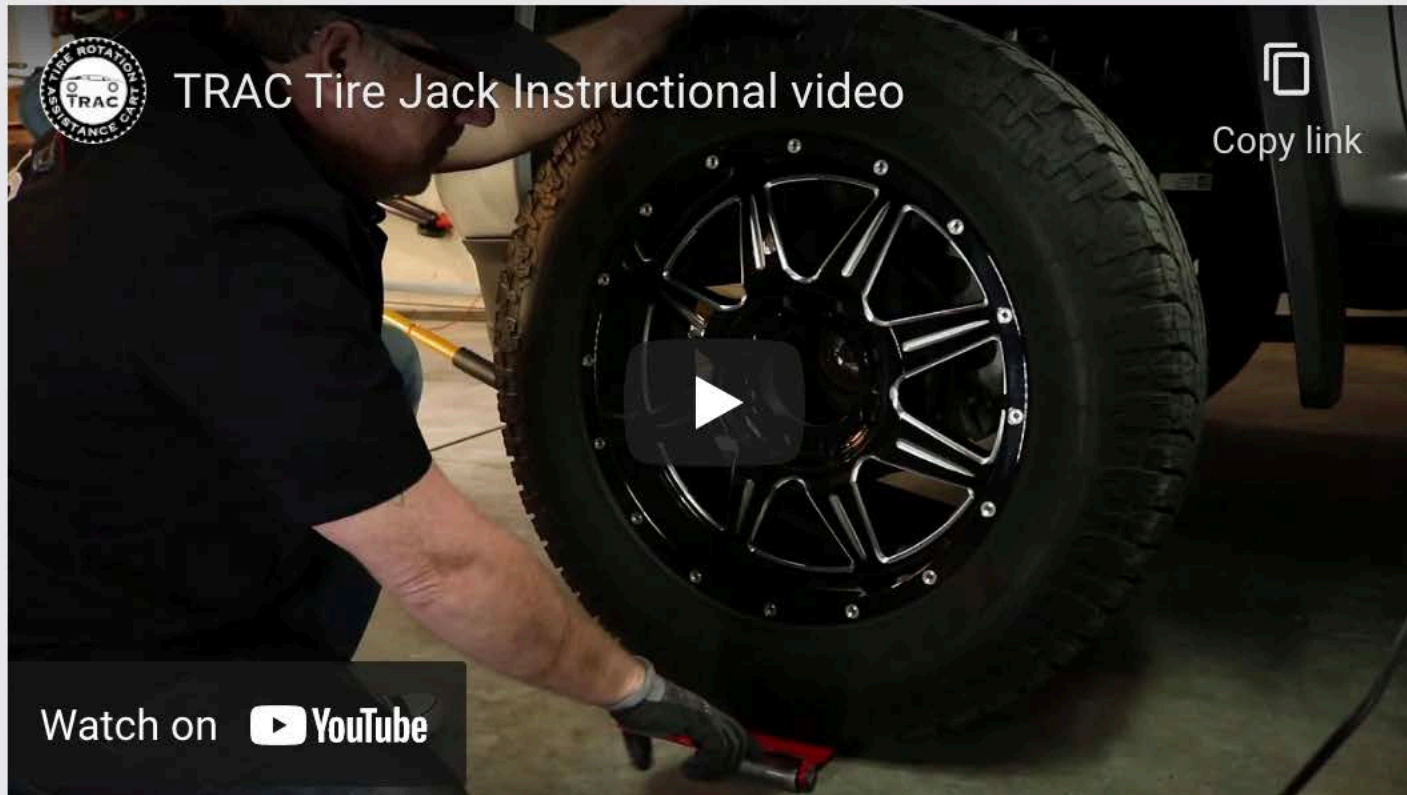

Dimensions: 18.5in [l] x 5in [w] x 2in [h]

Lifetime Warranty:

The TRAC | Tire Jack is built to last, and all workmanship and materials are guaranteed.