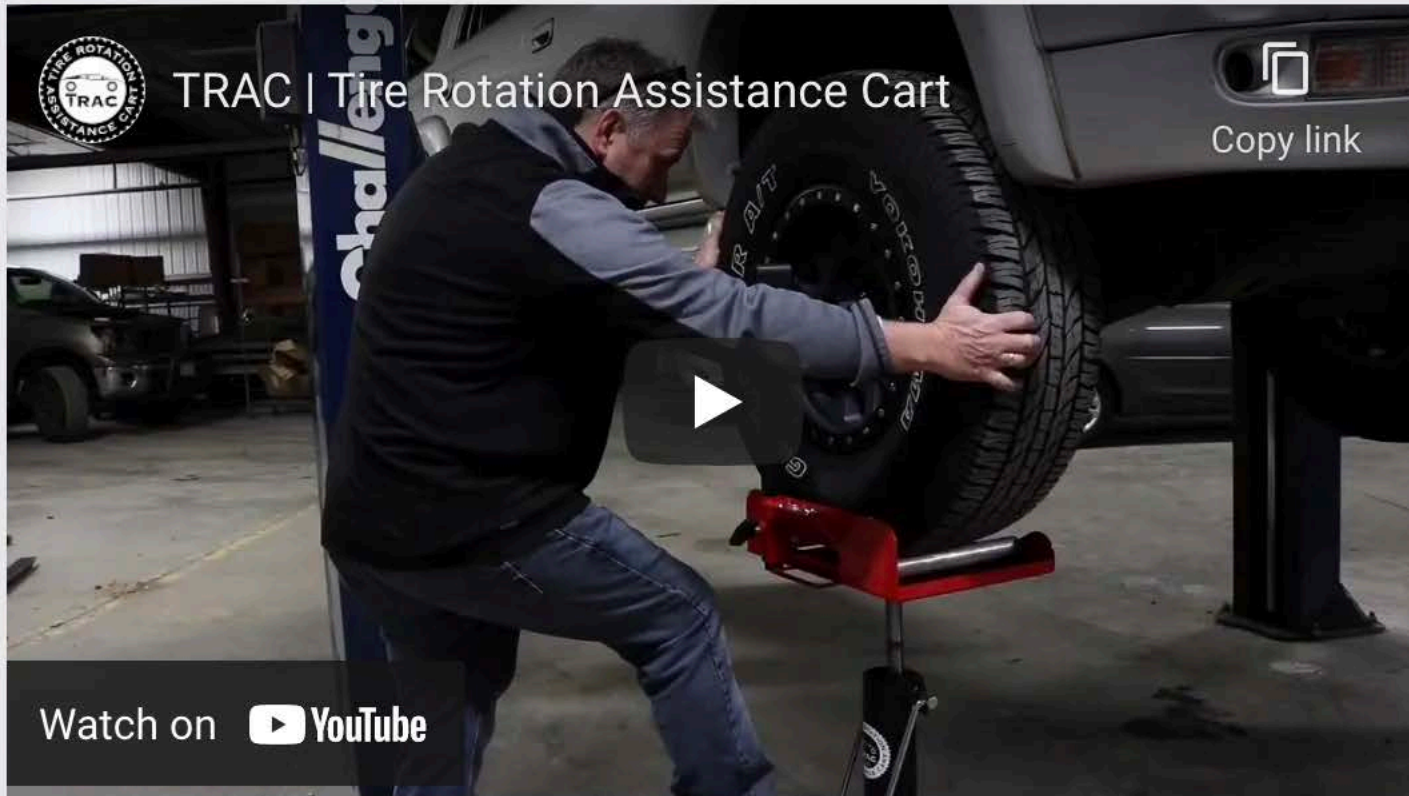

Lifetime Warranty:

The TRAC | Tire Rotation Assistance Cart is built to last. If any of our carts fail for any reason, we will replace it.