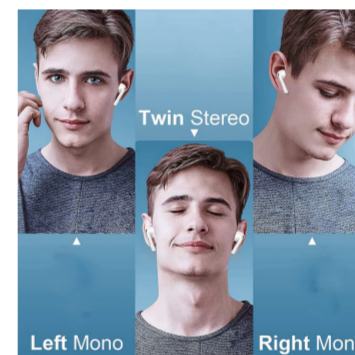

LLKUAJING

[Home page](#) [Product catalogue](#)

[Home](#) > [Swiitech Wireless Earbuds Headphones Pop-Up Auto Pairing Bluetooth Earphones IOS/Android/Samsung in Ear Earbuds](#)

Stronger Compatibility

Bluetooth-enabled Devices Can Be Connected

Swiitech Wireless Earbuds Headphones Pop-Up Auto Pairing Bluetooth Earphones IOS/Android/Samsung in Ear Earbuds

\$22.99

Quantity

1

Add to Cart

Buy with **PayPal**

[More payment options](#)

► Latest Bluetooth 5.1 - Comparing to those with Bluetooth 5.1, wireless headphones will offer you twice speed of transmission and more stable connection without the signal loss or music dropouts due to the newest bluetooth 5.1. The high compatibility allows it to work on all your devices - cellphones, tablet, PC, laptop, game console even smart TV. The connection distance is up to 10m/33ft so you can enjoy your favorite album when doing the housework with the mobile just left on the sofa

▢ Enhanced Bass & 30H Playtime - Featuring the built-in 13mm large size speaker unit, our bluetooth earphones will achieve better low-frequency dive, better low-frequency looseness, wider sound scale and greater sound clarity. The premium material also makes diaphragms pliable to vibrate to create the lush, impressive and sublime sound. These earbuds can work up to 4-5H on a single charge (About 1H charge time) and the exquisite case is able to charge them on-the-go while extend it to 30H.

🔊 Easy Reset & Touch Control One key to reset the bluetooth earbuds by simply pressing the button on the bottom of charging case. Smart touch control also makes it convenient for you to answer/hang up calls, play/pause, switching tracks. full touch control and easy operation make your lifestyle convenient.