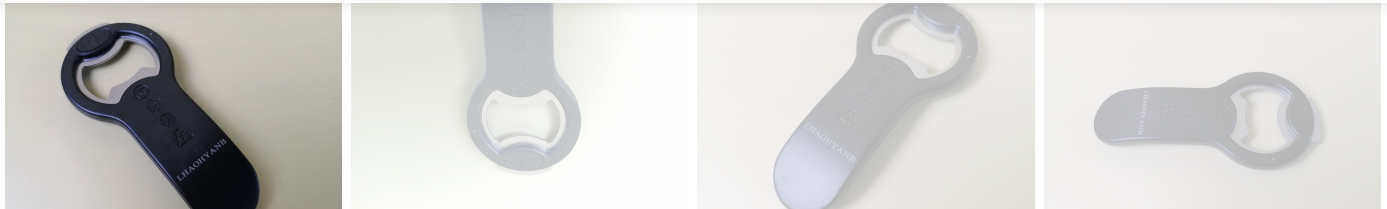

Home > LHAOHYANB Wine openers 2 in 1 Beer Bottle Opener with Magnetic Cap Catcher - Pop Can Opener - Attached to Refrigerator for Easy Storage to Avoid Loss - Easy Picking-up Magnetic Bottle Opener Can Opener

LHAOHYANB Wine openers 2 in 1 Beer Bottle Opener with Magnetic Cap Catcher - Pop Can Opener – Attached to Refrigerator for Easy Storage to Avoid Loss - Easy Picking-up Magnetic Bottle Opener Can Opener