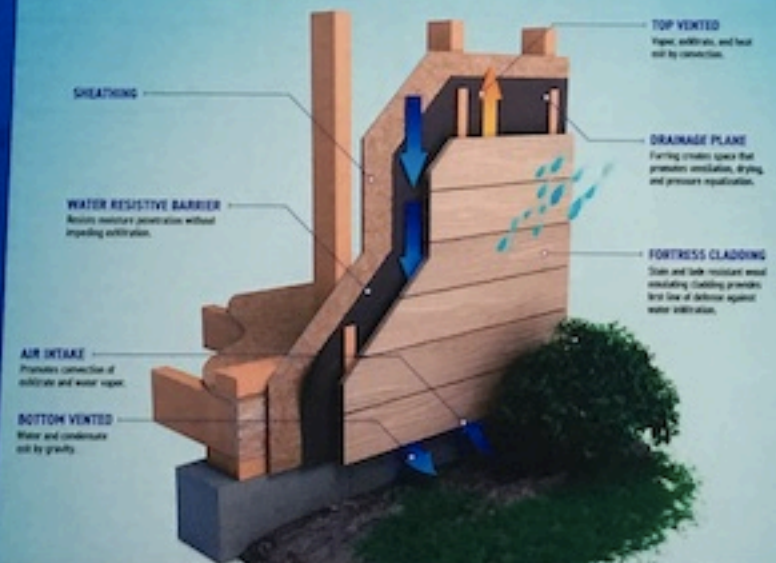

Infinity®

CAPPED BAMBOO-PLASTIC
COMPOSITE CLADDING

RESIDENTIAL
25 YEAR
WARRANTY

COMMERCIAL
15 YEAR
WARRANTY

**VIVID
HARDWOOD
COLORS**

**FAST,
LOW COST
INSTALLATION**

**EASY,
INEXPENSIVE
MAINTENANCE**

**DOUBLE USE
AS DECKING
BOARDS**

FORTRESS® CLADDING & RAINSCREEN TECHNOLOGY

THE INFINITY® ADVANTAGE

- **Enhanced Wood Grain Texture** - Warmth & aesthetic of wood with the strength & durability of composite
- **Long Lasting** - Naturally resists scratching, staining or damage from moisture or insects
- **Simple Care** - Low maintenance with no harsh chemicals required
- **Sustainably Made** - Eco-friendly using FSC bamboo
- **Versatile Design** - Installs horizontally, vertically, diagonally, in curved applications or even as decking!
- **Easy Installation** - Standard tools, methods and labor

PROFILE OPTIONS & SPECS

Square Board
Specs: 5.5" x 1" x 20"
(140mm x 25mm x 410cm)

Square boards can be installed with HULK Face fasteners.

PERFORMANCE. ELEVATED.
FortressBP.com | 866.323.4766
Manufactured exclusively by **EWA-LAST**