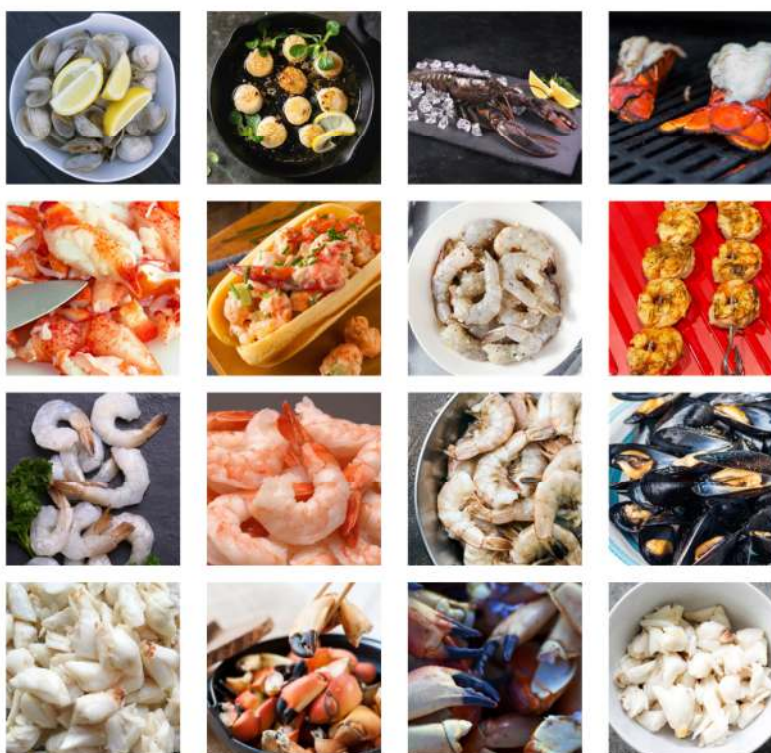

GET HOOKED!

Enter your email address. **SIGN UP**

CHEF QUALITY. AT HOME.

COMPANY INFO

- About Us
- Locations
- Contact Us

CUSTOMER SUPPORT

- Privacy Policy
- Refund Policy
- Terms of Service