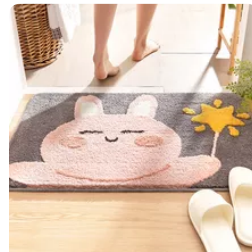

YUANMIU Office tables Simp...
US \$120.10

WWZGGO desks Simple and ...
US \$140.10

mepunu Bathroom bathroo...
US \$48.10
1 Sold

Yocoin matches Student's ha...
US \$28.10
2 Sold

xsUSP...
US \$2...
1 Sold

A2DAO Couches Simple mod...
US \$250.10