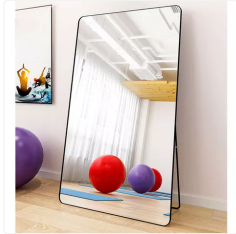

[CUSTOMER REVIEWS \(0\)](#)

[SPECIFICATIONS](#)

Material: Porcelain

Bowl diameter: 8 inches

Tea tableware craft: underglaze color

4 Sold

US \$370.10

5 Sold