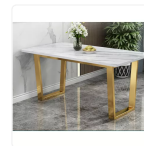

Shop910785038 Store
0.0% Positive feedback

+ Follow
83 Followers

I'm shopping for... 0

On AliExpress

In this store

Store Home | Products ▾ | Sale Items | Top Selling | Feedback

suruwu bowls Household special blue lotus pattern large ceramic noodle bowls soup noodle bowls

US $16.10

US $4.00 Coupons For You [Get coupons](#)

Diameter: 8 inch

8 inch

Quantity:

- 1 + **Only 2 left**

Delivery [United States](#)

Shipping: US $18.40

To United States via AliExpress Standard Shipping
Estimated delivery on Jan 08

[More options](#) ▾

Buy Now

Add to Cart

75-Day Buyer Protection
Money back guarantee

Shop910785038 Store

Store Categories

▸ Others

Top Selling

US $30.10

4 Sold

US $150.10

★ 1.0

Shop910785038 Store

0.0% Positive Feedback
83 Followers

[Contact](#)

[+ Follow](#)

[Visit Store](#)

US $30.10

US $150.10

US $10.10

US $370.10

US $99.95

OVERVIEW

[CUSTOMER REVIEWS (0)](#)

[SPECIFICATIONS](#)

Material: Porcelain

Bowl diameter: 8 inches

Tea tableware craft: underglaze color