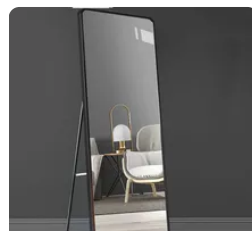

KTRCU Mirrors Household fe...
US $95.10
1 Sold