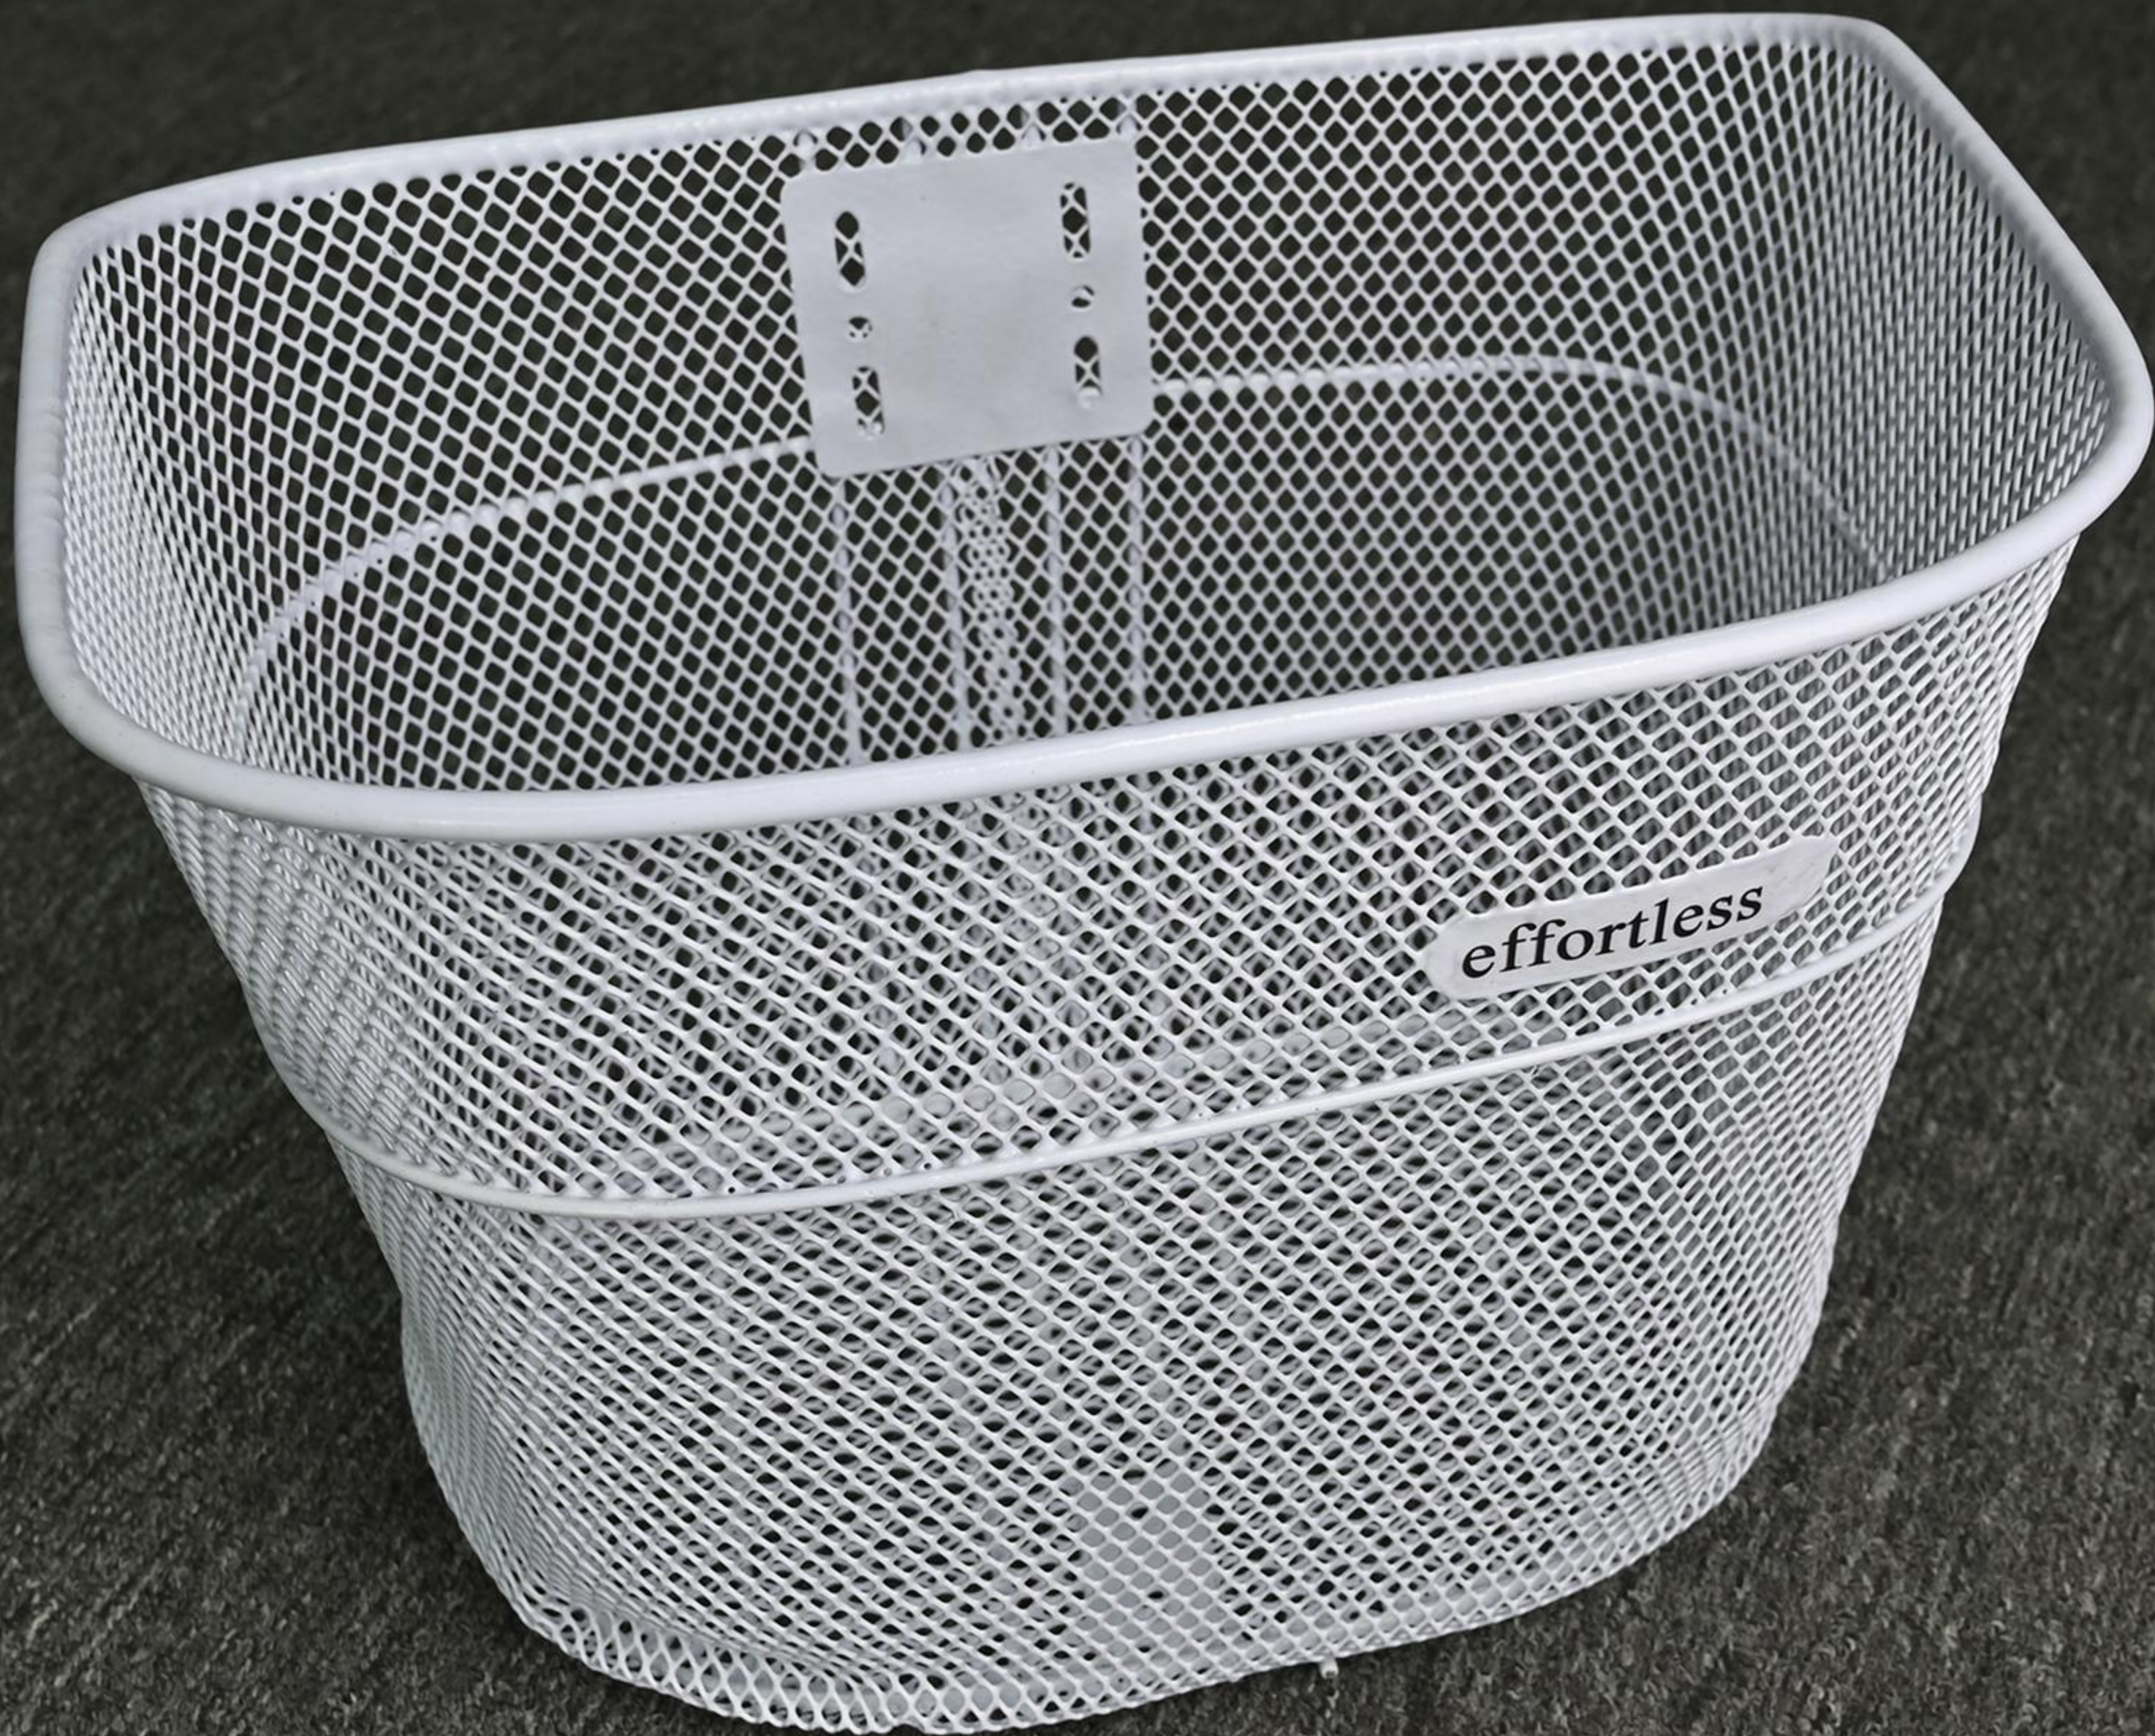

effortless

effortless

effortless

A white, cylindrical mesh wastebasket with a diamond-shaped pattern. The word "effortless" is printed in a serif font on a small white label on the upper right side of the basket. The basket is set against a dark, textured background.

effortless

effortless