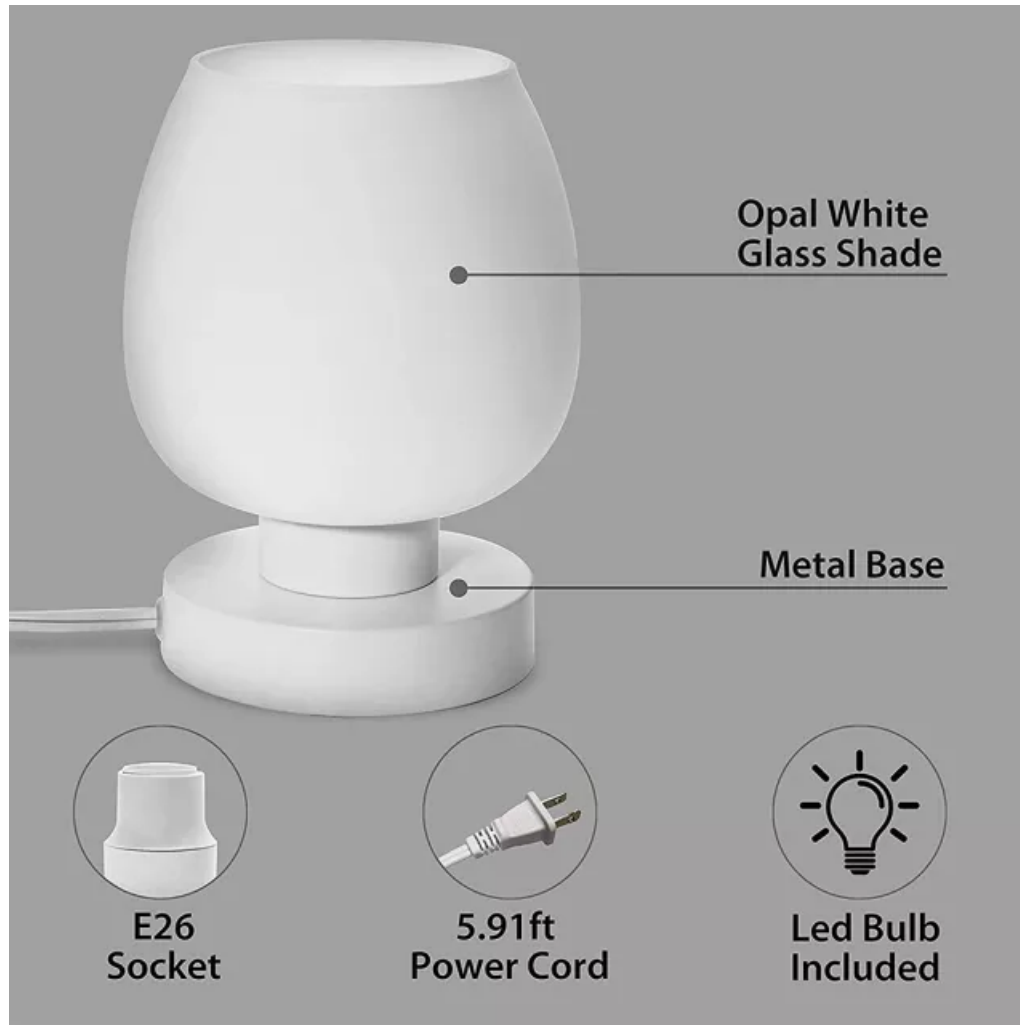

Product Dimensions:5.51"D x 5.51"W x 7.48"H

Color:Opal White

Light Source Type:LED

Shade Colo:Opal White

✧ **Touch Lamps for Bedrooms**

This touch dimmable table lamp features a modern elegant and accent design style, exquisite and elegant appearance. The smooth, white, glass lamp shade and a metal base, let warm comfortable light into your bedroom, living room.

✧ **3 Different Levels of Brightness**

A touch sensor on the base to turn the light on or off. Bedside lamps is very handy to use, Just simply tap on the touch wominoy area of the white metal base. There are 3 different brightness levels. Perfect any brightness demands.

☼ **【Modern Table Lamp with Soft Light】**

Filament led bulb gives off 3000K soft light. The white opal glass distributes the light evenly and creating an elegant and comfort atmosphere.

☼ **【Perfect Addition for your Home】**

Lighting makes the room come to life. The white table lamp set is compact in size and fits properly with any furniture of your house such as bedside table, end table.

CUSTOMER REVIEWS

★ ★ ★ ★ ★ 4.3 10 Reviews