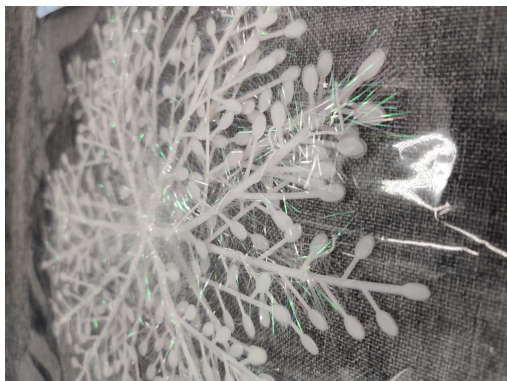

URL address: <https://peber.myshopify.com/products/cherish-eternal>

Mark on products/packages:

Listing

Cherish Eternal Snowflake decoration wedding holiday new year room winter wonderland party decoration gift (plastic material)
\$5.90

[ADD TO CART](#)
[BUY IT NOW](#)

High-quality materials: The snowflake decoration is made of plastic, the material is very hard and not easy to tear, and it is easy to hang or use as a background. Don't worry about being entangled, it can add a romantic and festive atmosphere.

Perfect decoration: Snowflake decoration integrates with others, it is an elegant holiday appearance, is the perfect decoration and gift of decoration.

Easy to use: Winter decorations are easy to use, and snowflake decorations will match the balloon garland background very well.