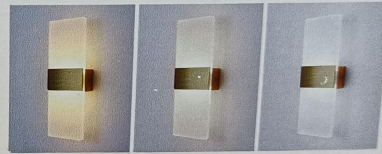

LIUPFU

**WALL LIGHTS**

4000K  
COLOR  
TEMPERATURE

0.9  
PF

5W  
POWER

**5W-E27**  
TRICOLOR DIMMING

MADE IN CHINA

LIUPFU