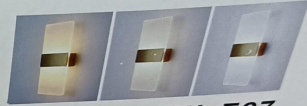

5W-E27
TRICOLOR DIMMING

MADE IN CHINA