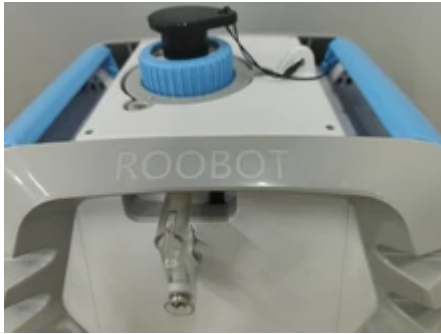

>

ROOBOT Swimming Pool Vacuum Cleaners Rechargeable Robotic Pool Cleaner, Cordless Automatic with 5000mAh Battery, IPX8 Waterproof