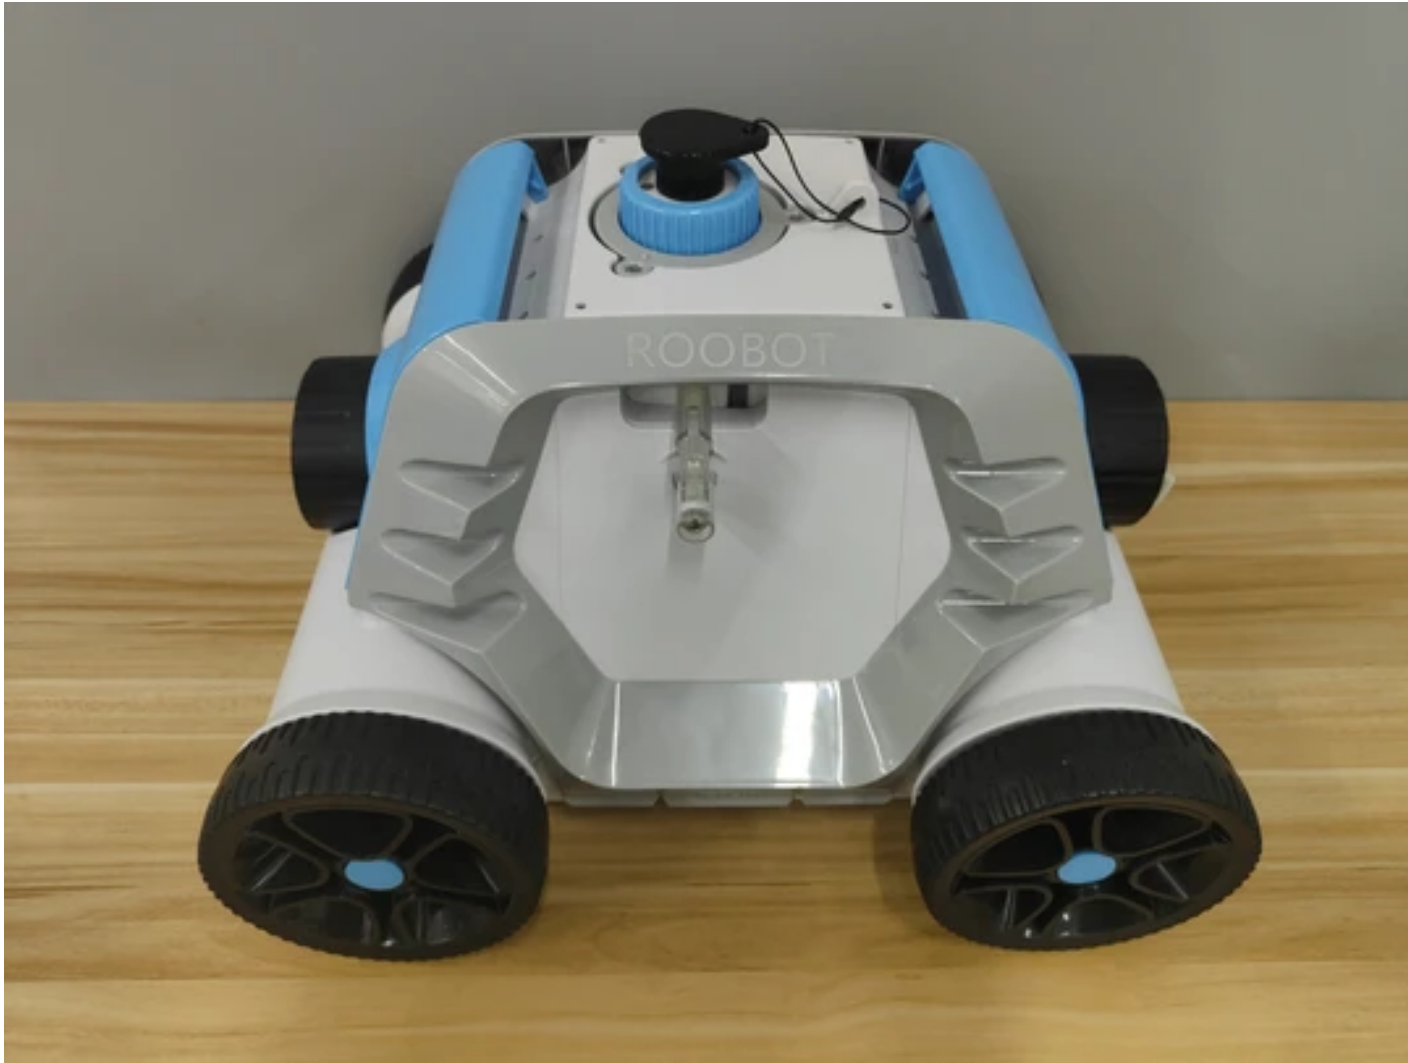

HOME

>

ROOBOT Swimming Pool Vacuum Cleaners Rechargeable Robotic Pool Cleaner, Cordless Automatic with 5000mAh Battery, IPX8 Waterproof

\$289.36

Tax included. Shipping calculated at checkout.

ADD TO CART

BUY IT NOW

Buyer Protection

- Full Refund if you don't receive your order
- Full or Partial Refund , if the item is not as described

Posted for sale :August 28 , 2021

Brand: ROOBOT

Protection level: IPX8

Type of pool: flat surface

Swimming pool slope: maximum. 15 °

Battery capacity: 5000mAh

Charging time: 5-6h

Moving speed: approx. 52.5 feet per minute

Weight: 12.12 LBS / 5.5 kg

Dimensions: 13.1 (L) x 11.8 (W) x 8.9 (H) in

- Available for Everyone - ROOBOT Robotic Pool Cleaner can be quickly started-up by turning the knob to do 90-min efficient cleaning without manual supervision. Save you valuable time and energy in leisure time.
- No Cable Tangling Issue - Being cordless means you don't have to worry about cord entanglement, cord damage, and the risk of the control boxes getting wet or dragged into the pool.
- Automatic Pool Cleaning - Two large suction doors work with one bottom brush to trap and lock in leaves, dirt and sand, leaving your pool beautifully clean. The robot will stop at the pool edge of low battery. Lift the floating handle you can easy catch it.
- Fits Small Pools - Ideal for residential flat bottom pools of all shapes. Cleaning surface up to 860 Sq.Ft and water depth of 6.6 ft. Safety for all surfaces, such as concrete, fiberglass and vinyl liner pools.
- Environmental protection: Provides healthier cleaning by reducing the amount of chemicals needed.
- Low maintenance: Simply remove the filter and rinse with water.
- Multi-purpose: This cleaner can be used with all pool types -- concrete, fiberglass and vinyl-lined pools. It does well on all surfaces; Vacuum up dust, debris and leaves.